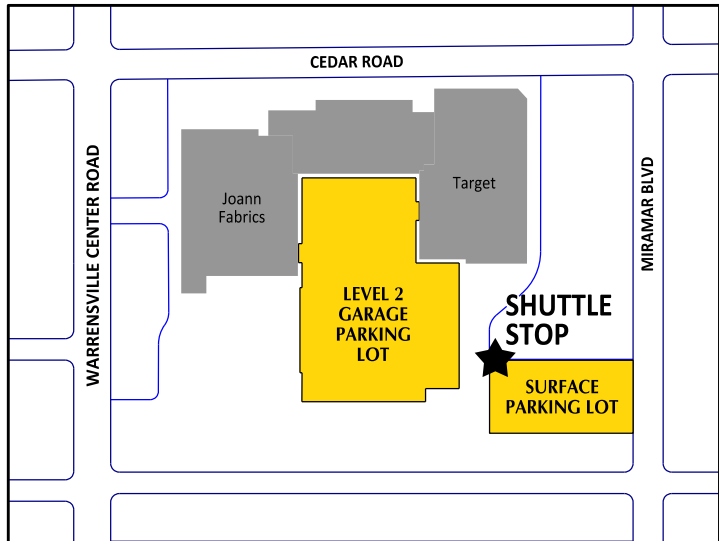

JOHN CARROLL UNIVERSITY PARKING MAP

PARKING MAPS

GREEN ROAD ANNEX MAP:

UNIVERSITY SQUARE (TARGET):

LOCAL AREA MAP: