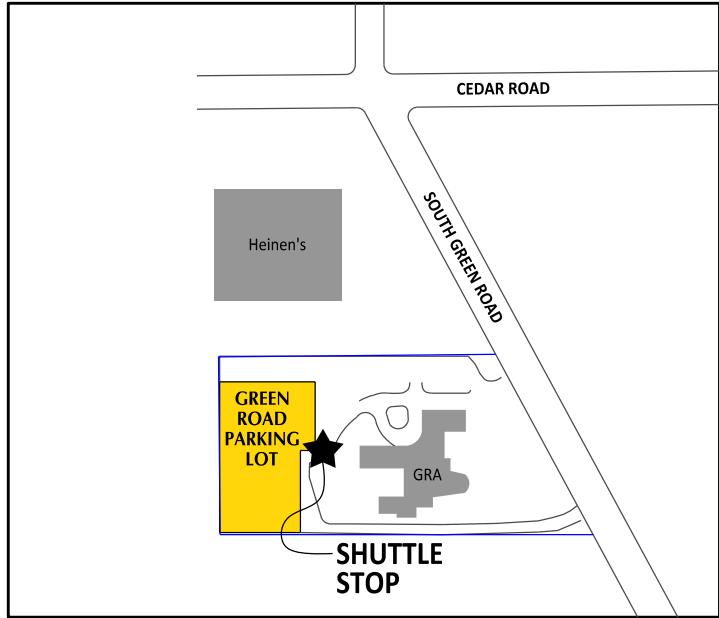

JOHN CARROLL UNIVERSITY PARKING MAP

PARKING MAPS

GREEN ROAD ANNEX MAP:

UNIVERSITY SQUARE (TARGET):

LOCAL AREA MAP: