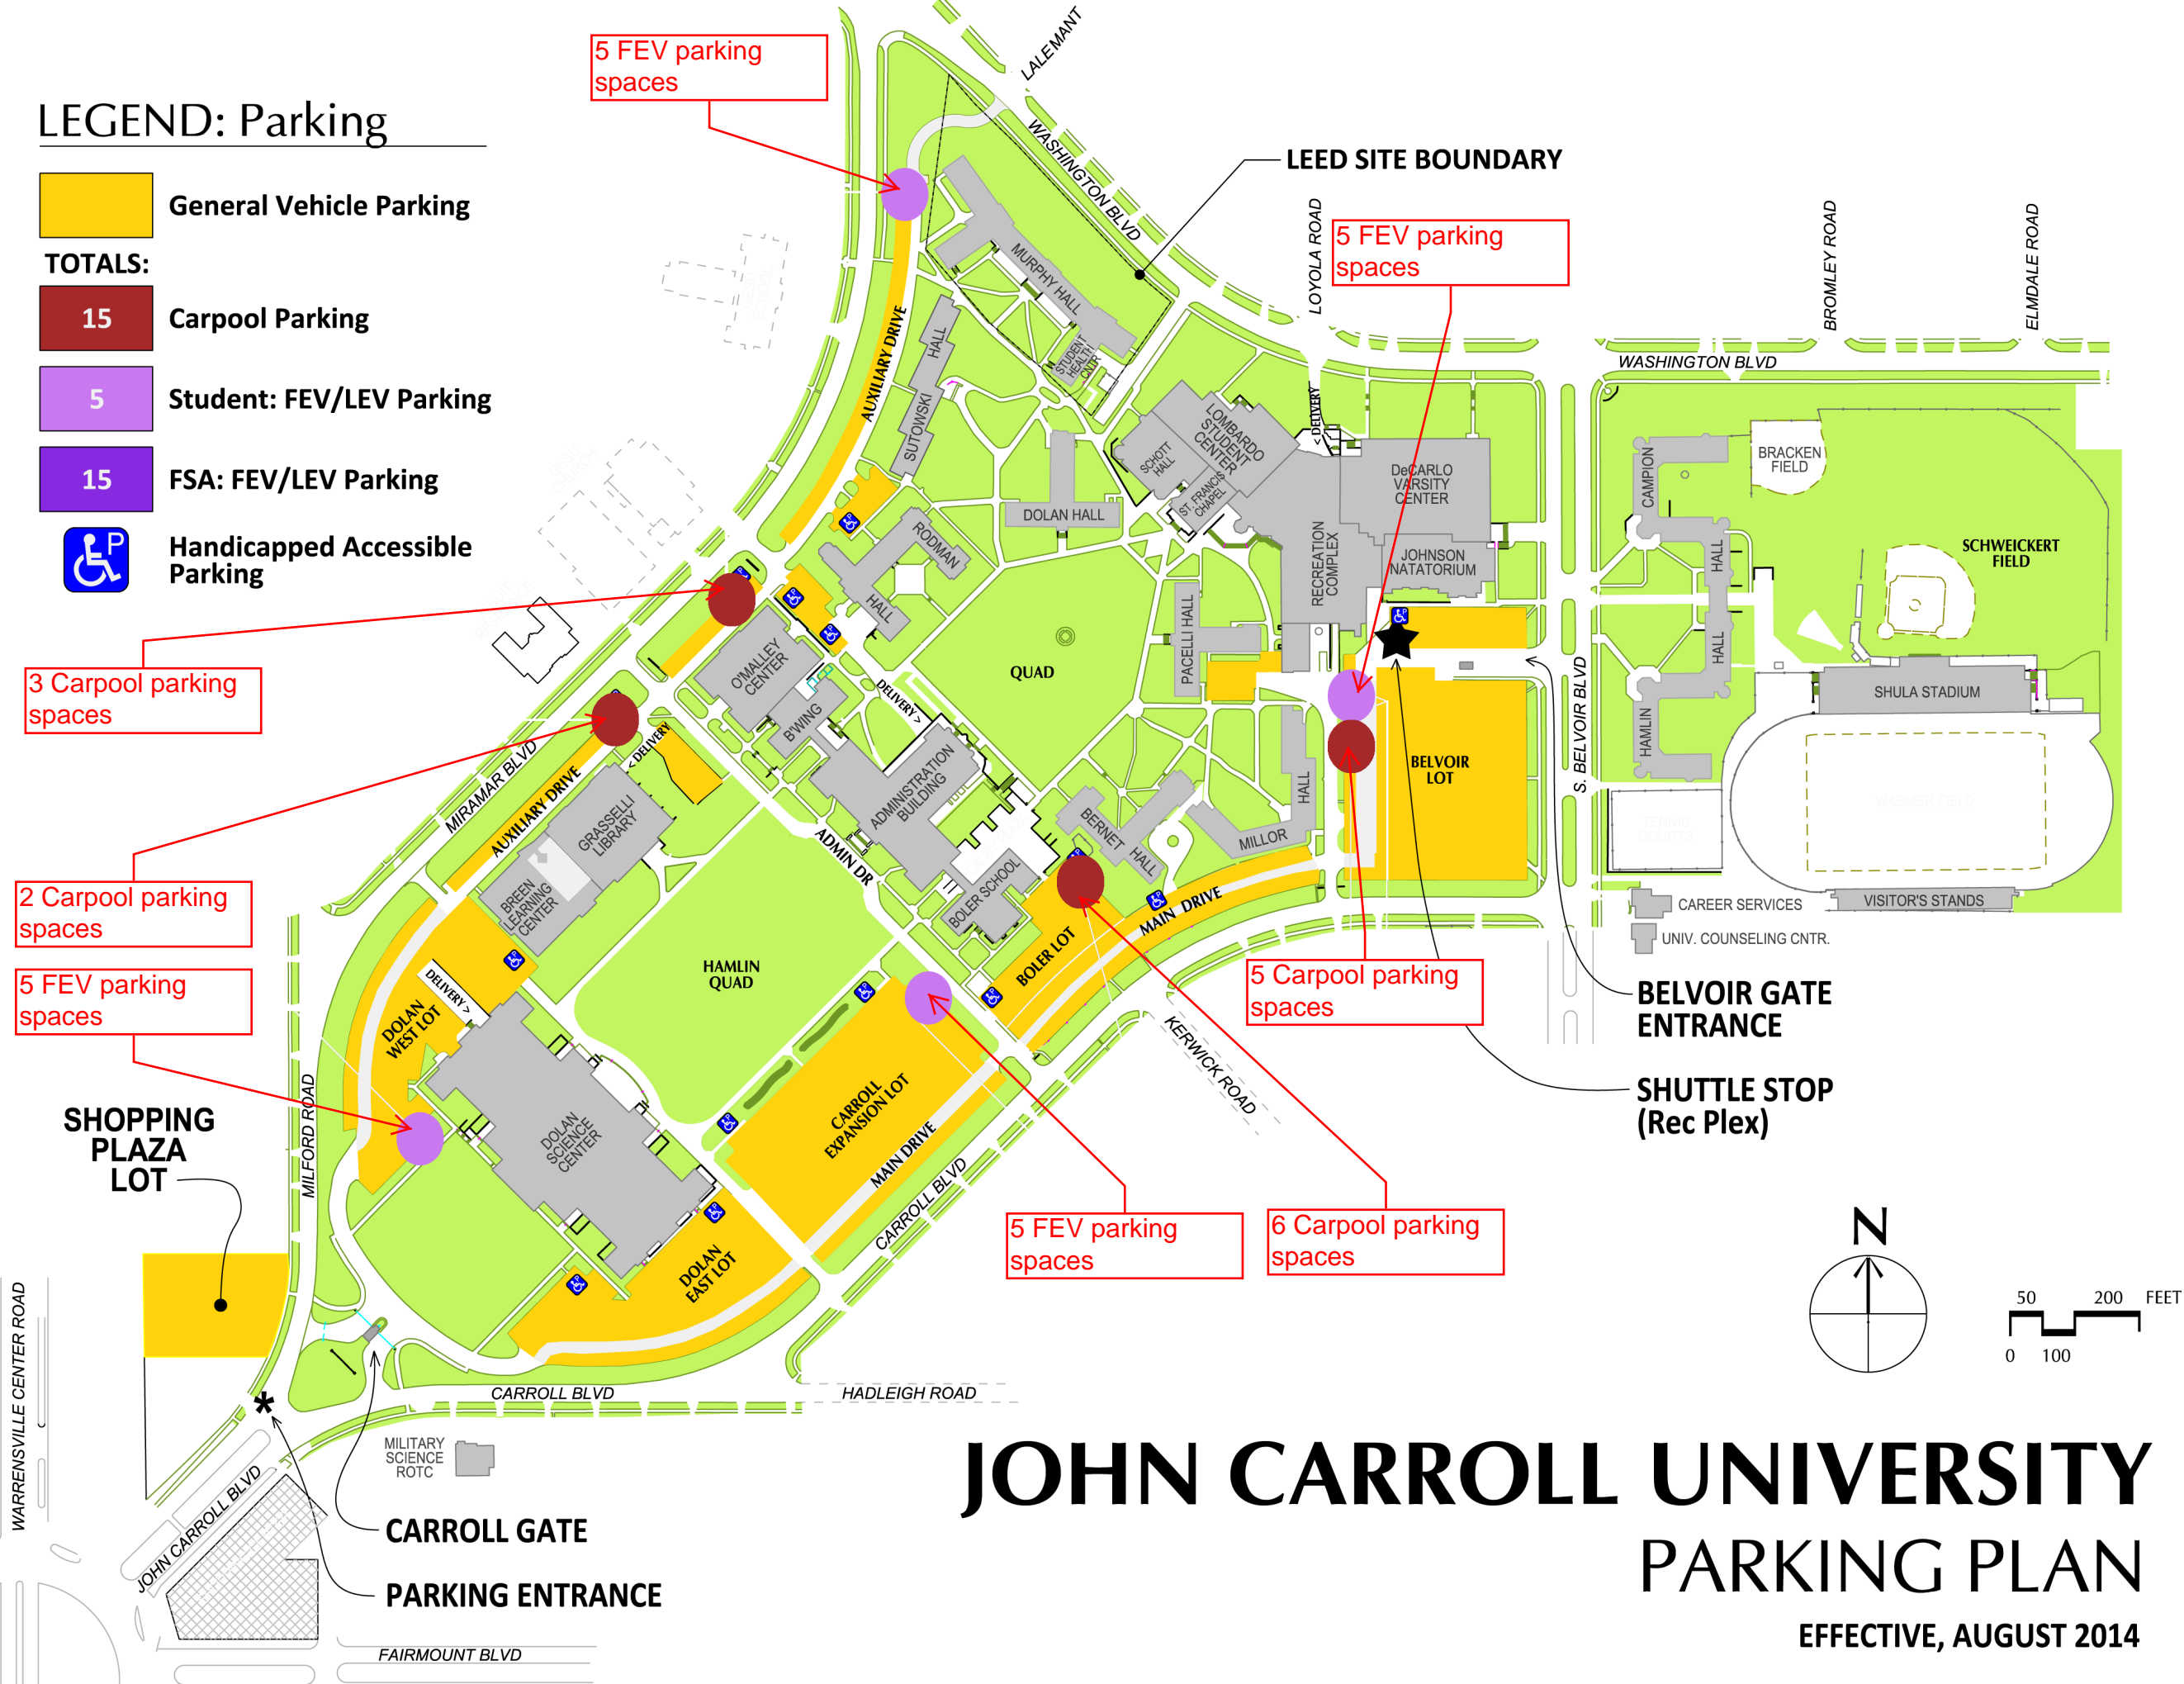

LEGEND: Parking

- General Vehicle Parking
- TOTALS:**
- 15 Carpool Parking
- 5 Student: FEV/LEV Parking
- 15 FSA: FEV/LEV Parking
- Handicapped Accessible Parking

BELVOIR GATE ENTRANCE

SHUTTLE STOP (Rec Plex)

CARROLL GATE PARKING ENTRANCE

JOHN CARROLL UNIVERSITY PARKING PLAN

EFFECTIVE, AUGUST 2014