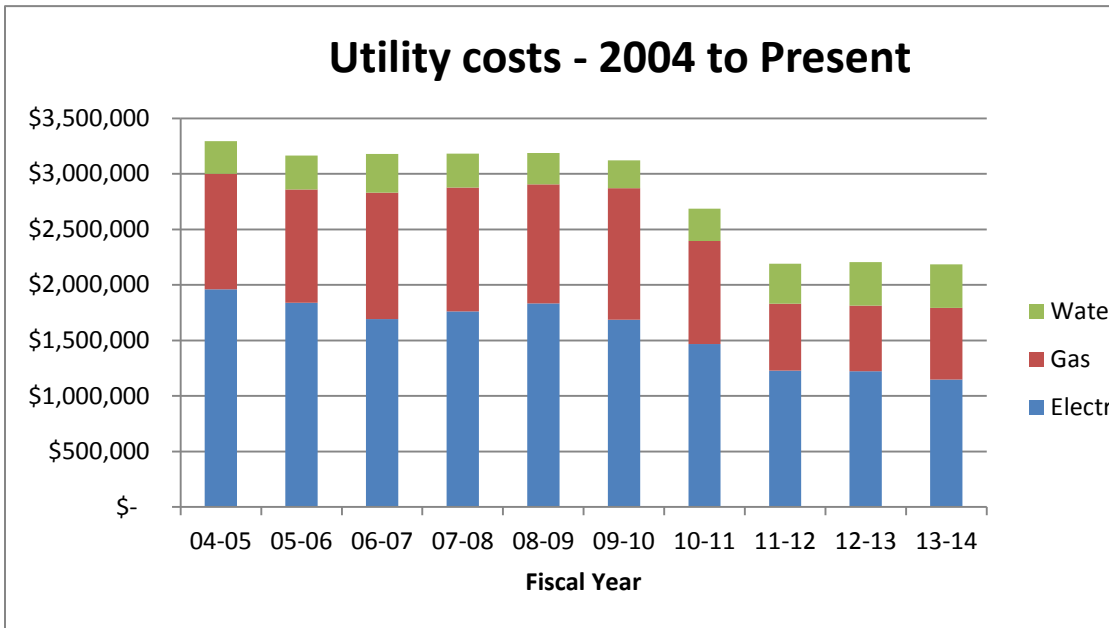

Campus usage:

er /Sewer

ricity

Ian Center