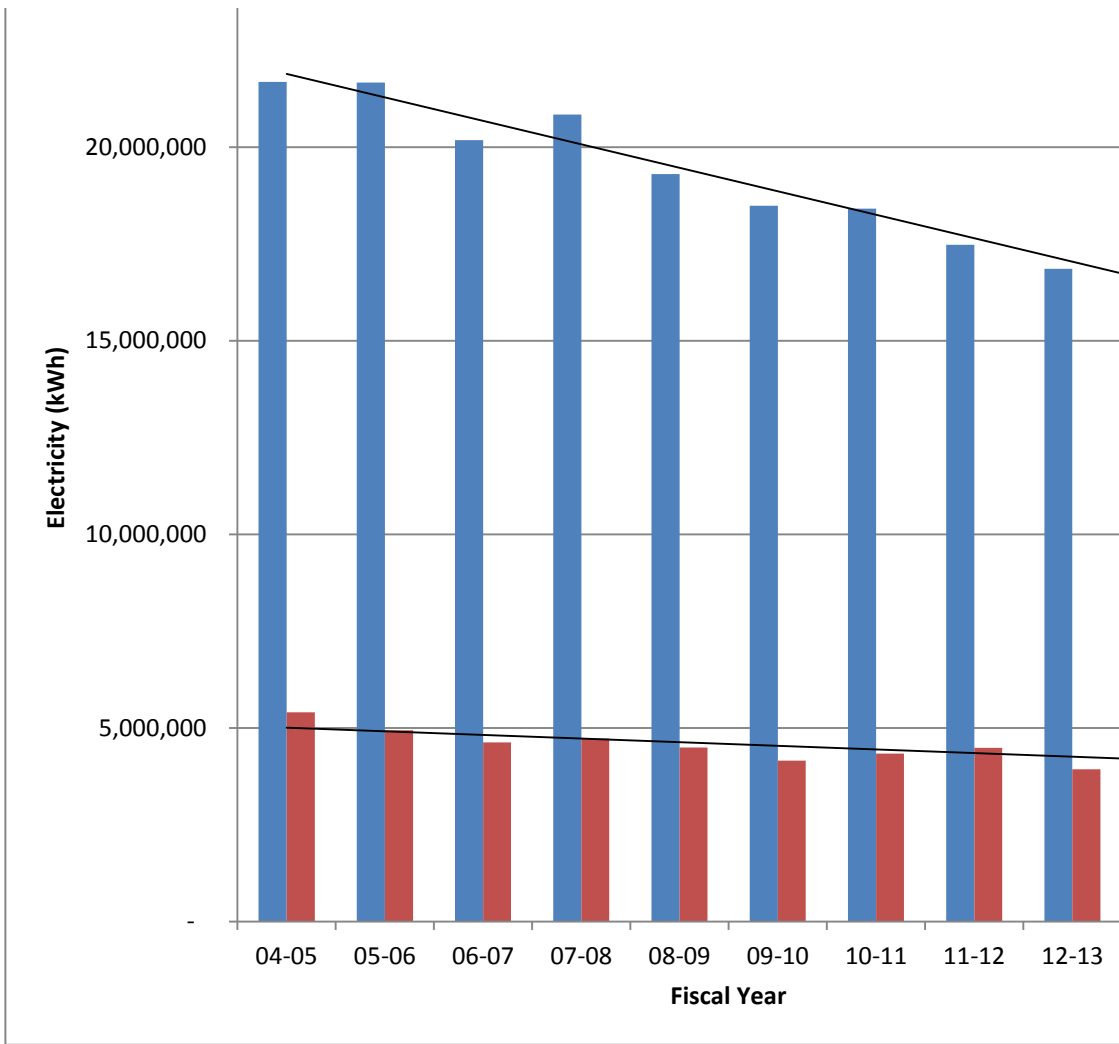

Campus usage:

er /Sewer

ricity

Ian Center