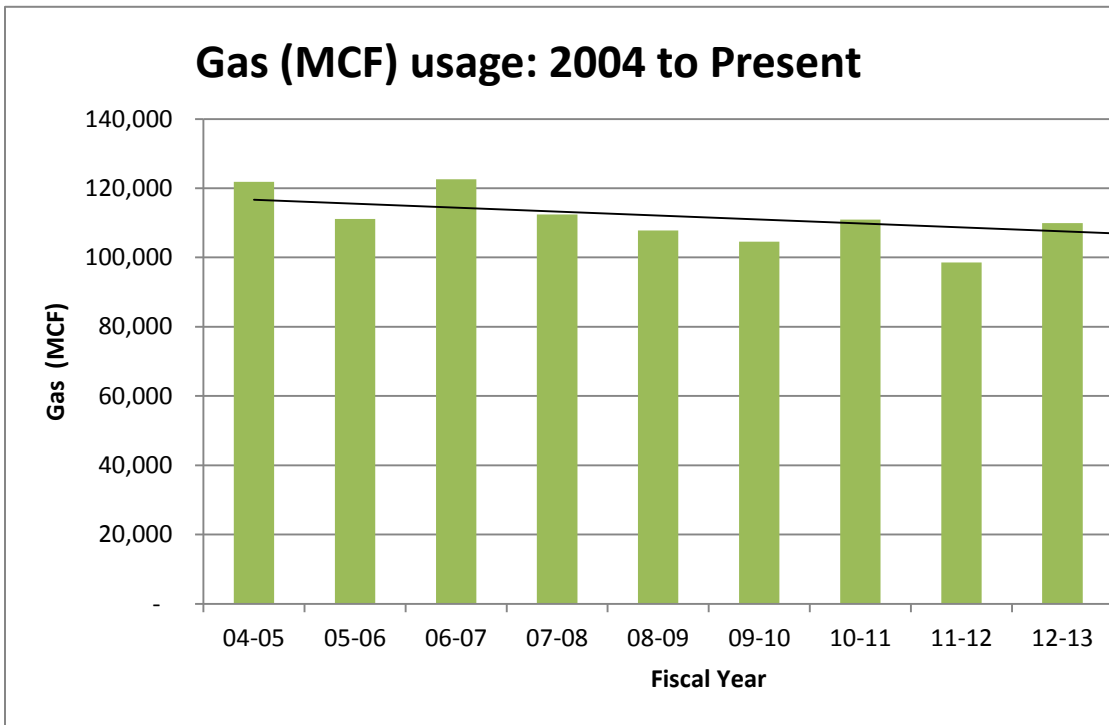

Campus usage:

er /Sewer

ricity

Ian Center