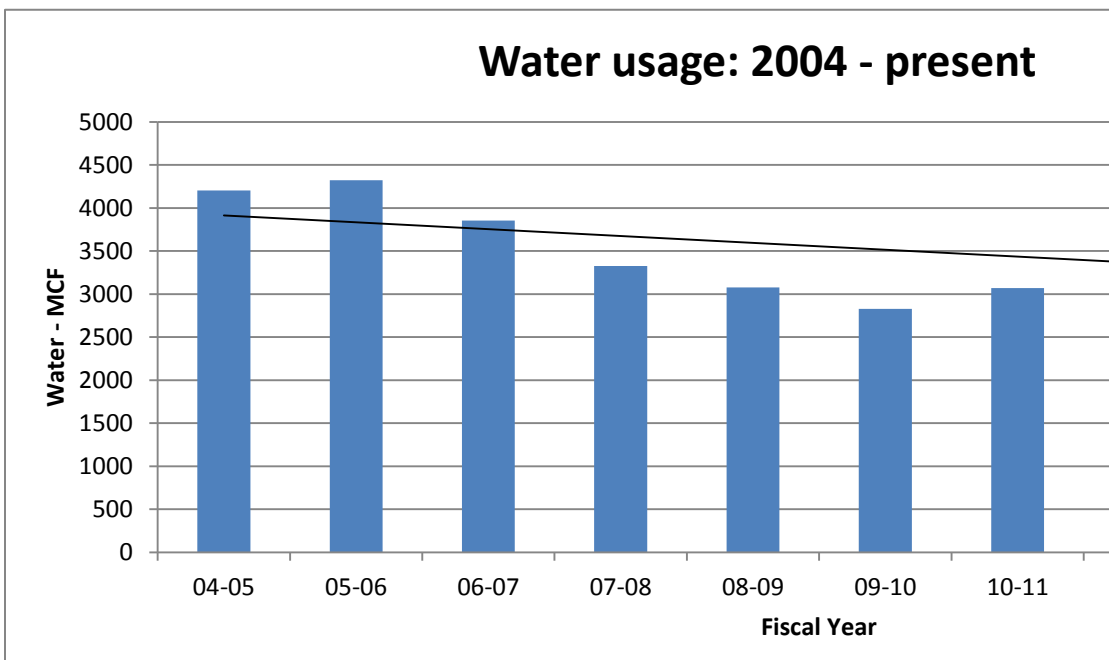

Campus usage:

er /Sewer

ricity

Ian Center