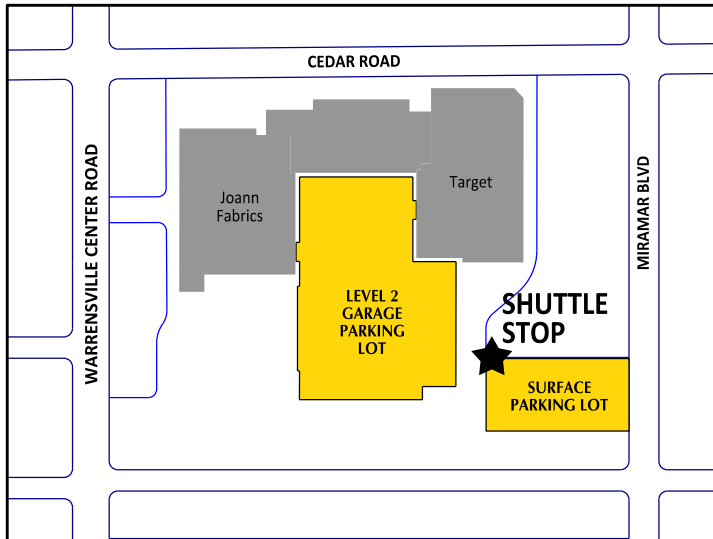

PARKING MAPS

GREEN ROAD ANNEX MAP:

UNIVERSITY SQUARE (TARGET):

LOCAL AREA MAP: