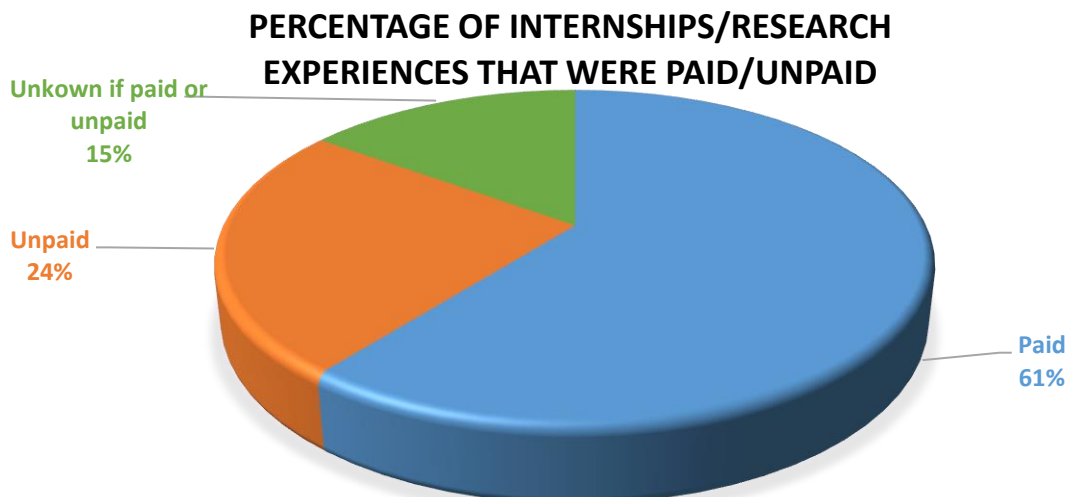

Graduate School by Location

Internships/Research Experiences during Undergraduate Years

Highlights

Of the 547 undergraduates who responded to the survey:

- ❖ 78.8% (n = 431) of the 547 undergraduate respondents completed at least one internship or research experience.
- ❖ 90.7% (n = 204) of the 225 undergraduate respondents from the Boler College of Business completed at least one internship or research experience.
- ❖ 70.8% (n = 228) of the 322 undergraduate respondents from the College of Arts & Sciences completed at least one internship or research experience.
- ❖ Of the 431 undergraduates who completed an internship or research experience, 49.0% (n = 211) completed two or more.
- ❖ 755 total internships or research experiences were completed by undergraduate students.