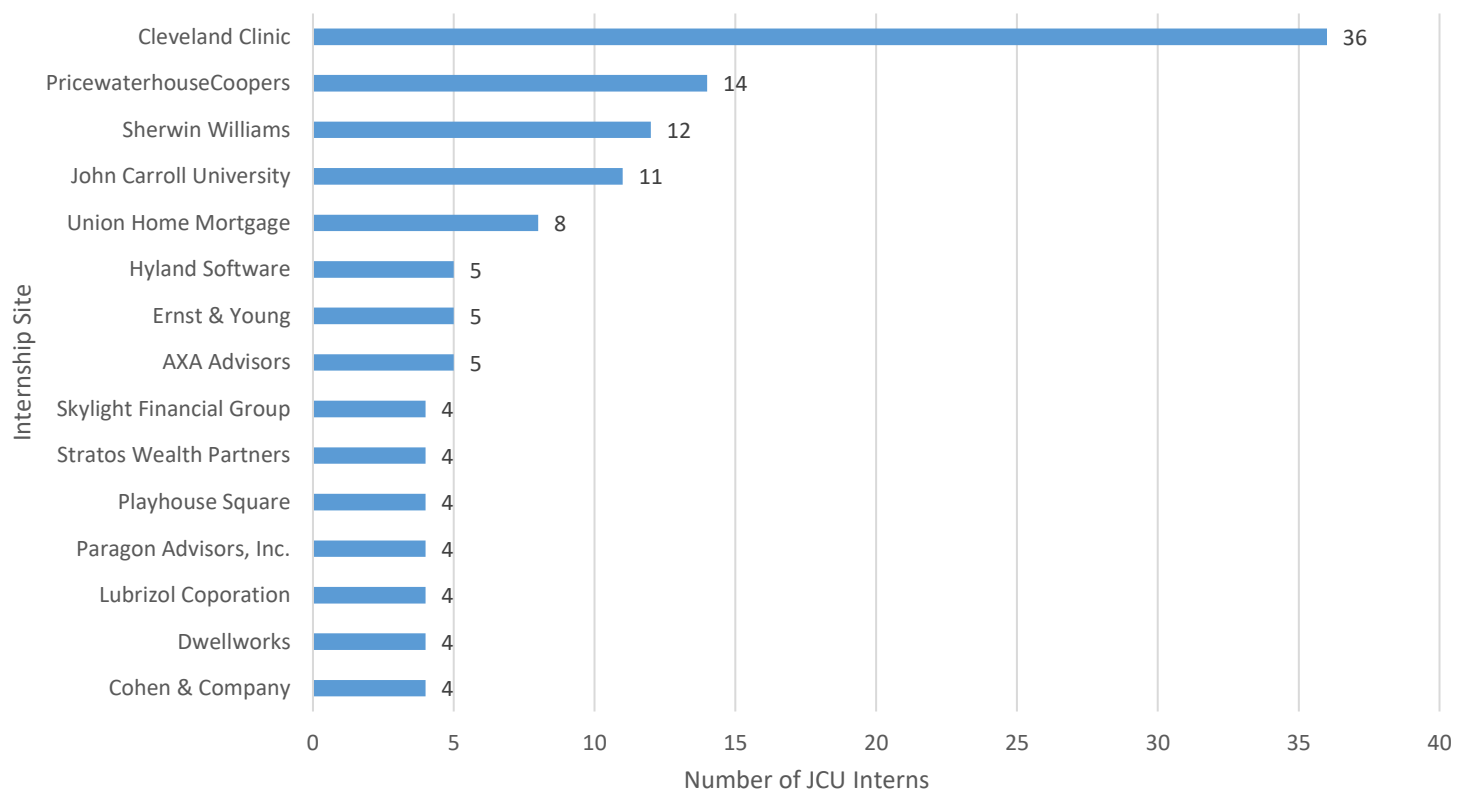

Top Internship Sites for Undergraduates