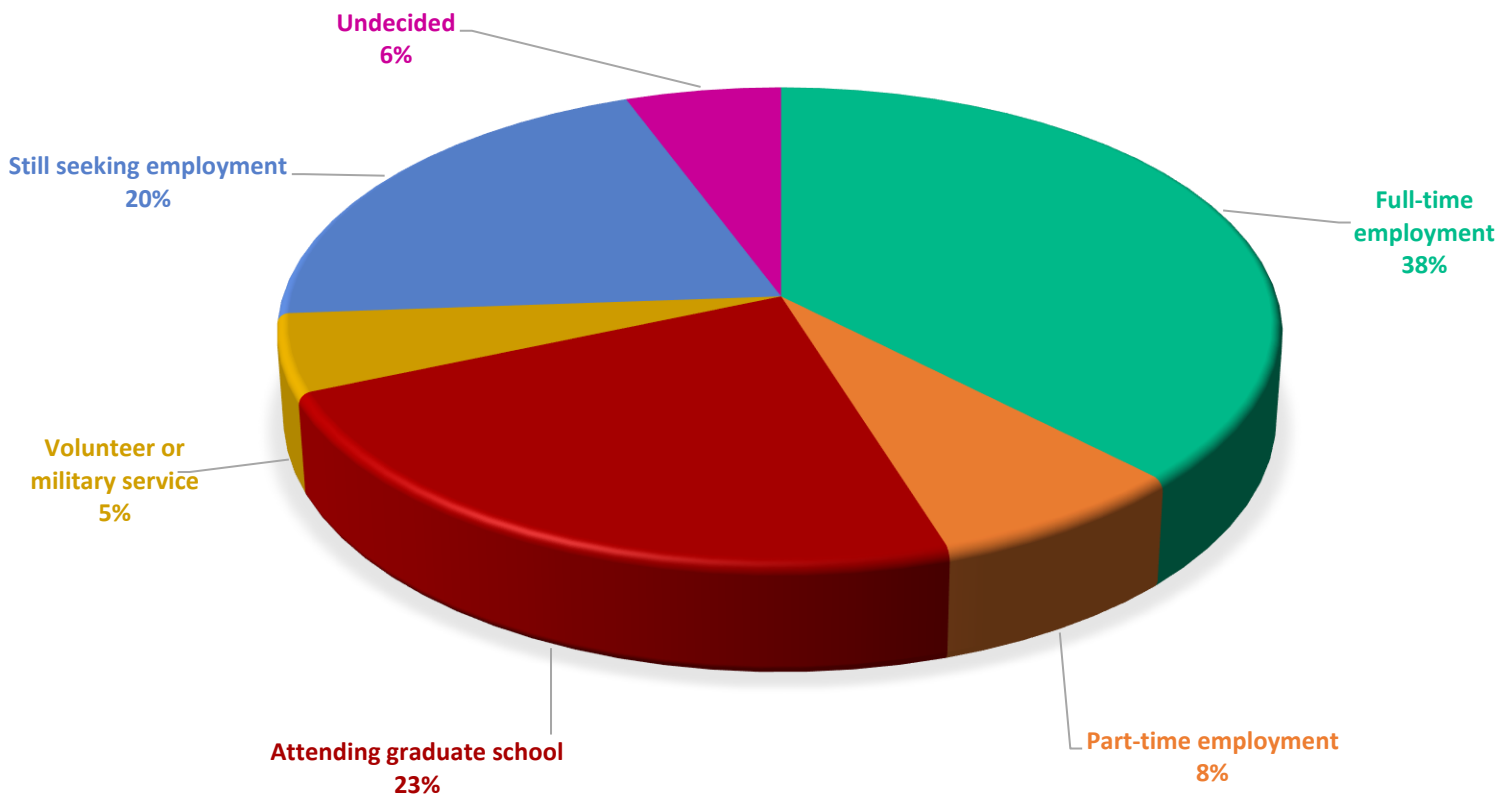

Undergraduate Highlights

Of the 547 undergraduates who responded to the survey:

- ❖ 66.4% (n = 363) of the 547 undergraduate respondents have accepted a full-time position, are attending graduate school or are committed to volunteer or military service.
- ❖ 76.9% (n = 173) of the 225 undergraduate respondents from the Boler College of Business have accepted a full-time position, are attending graduate school or are committed to volunteer or military service.
- ❖ 59.0% (n = 190) of the 322 undergraduate respondents from the College of Arts & Sciences have accepted a full-time position, are attending graduate school, or are committed to volunteer or military service.

Post-Graduation Status of Undergraduates

ALL UNDERGRADUATES