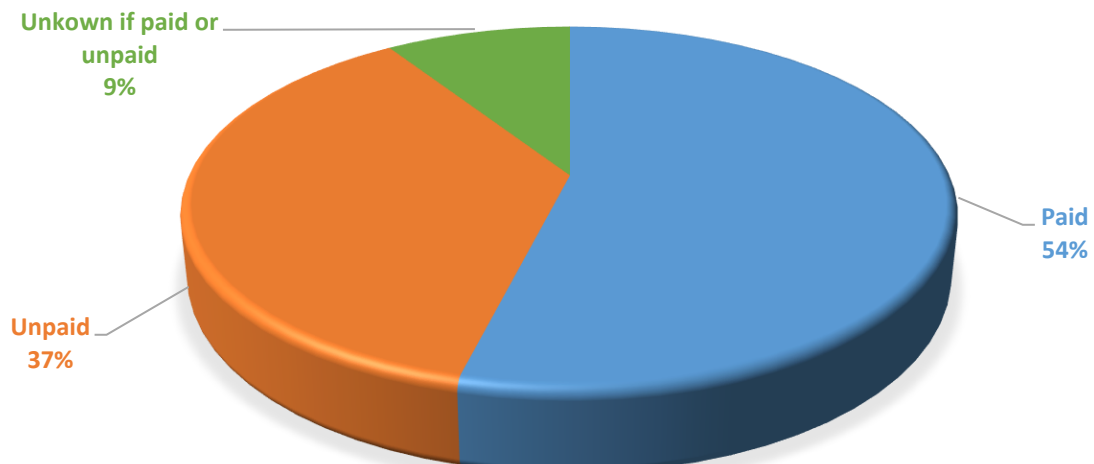

PERCENTAGE OF INTERNSHIPS/PRACTICUMS/RESEARCH EXPERIENCES THAT WERE PAID/UNPAID