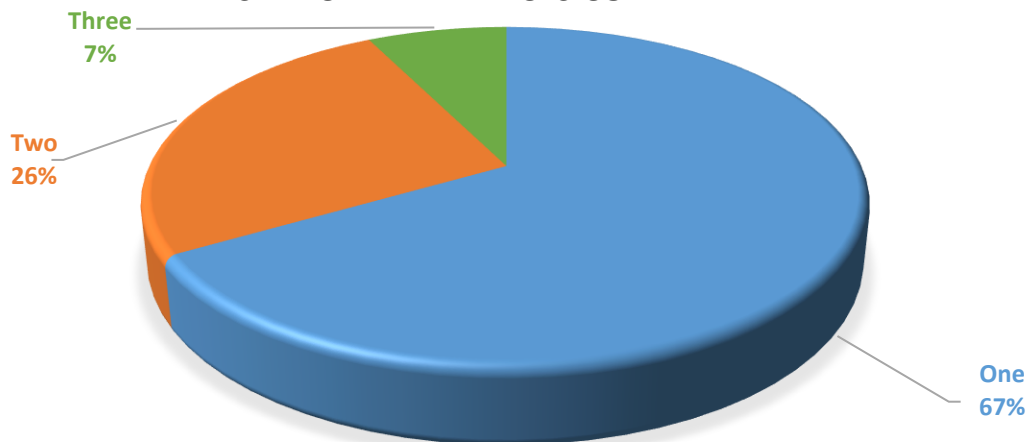

Internship, Practicums and Research Experiences of Graduate Students

Highlights

Of the 96 graduate students who responded to the survey:

- ❖ 56.8% (n = 54) of the 95 graduate student respondents completed at least one internship, practicum or research experience.
- ❖ 55.9% (n = 19) of the 34 graduate student respondents from the Boler College of Business completed an internship, practicum or research experience.
- ❖ 57.4% (n = 35) of the 61 graduate student respondents from the College of Arts & Sciences completed an internship, practicums or research experience.
- ❖ 76 total internships, practicums or research experiences were completed by graduate students.

NUMBER OF INTERNSHIPS/PRACTICUMS OR RESEARCH EXPERIENCES COMPLETED