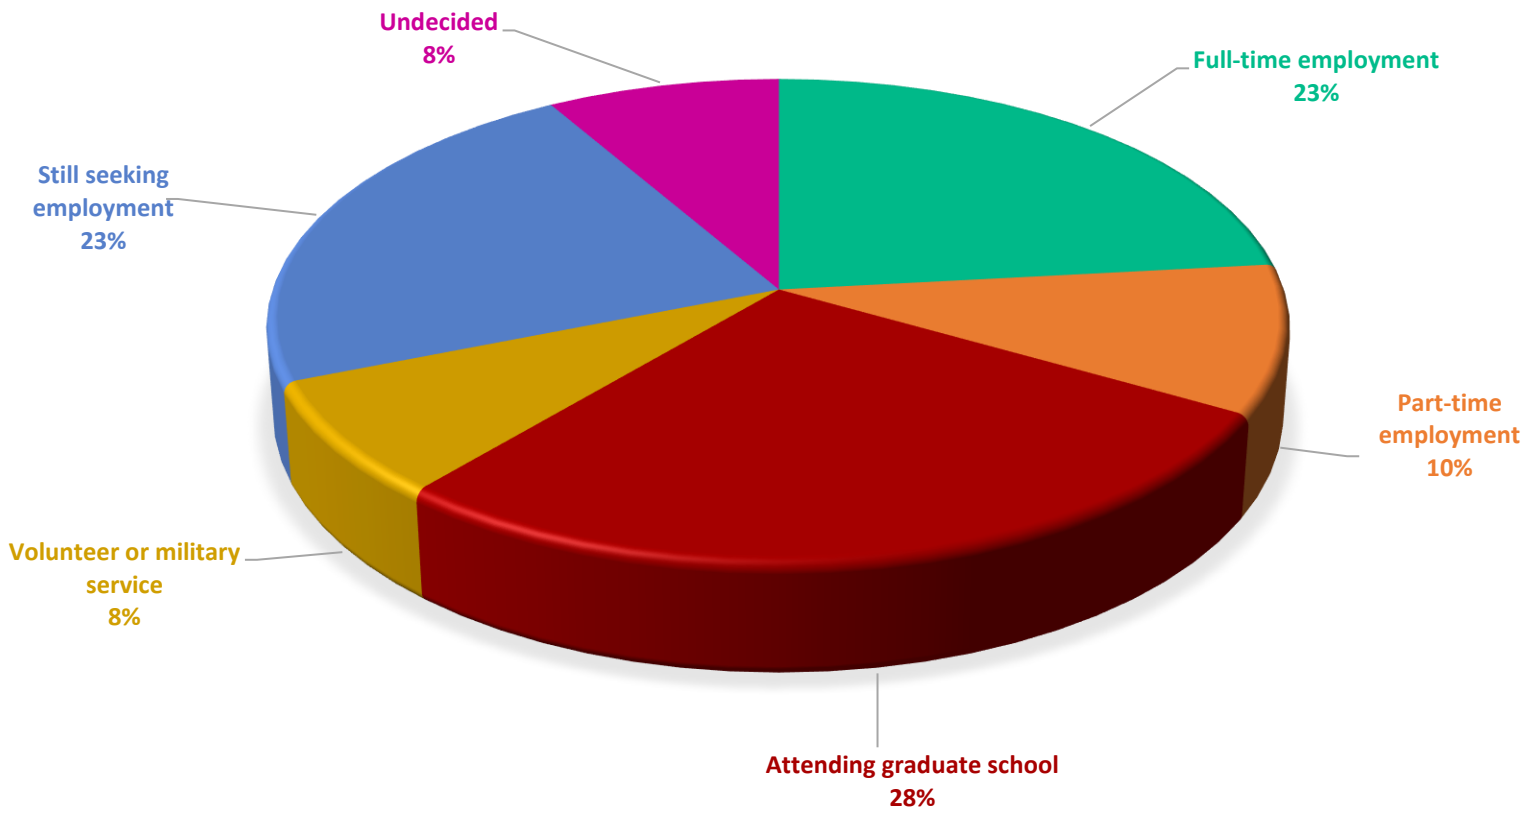

COLLEGE OF ARTS AND SCIENCES