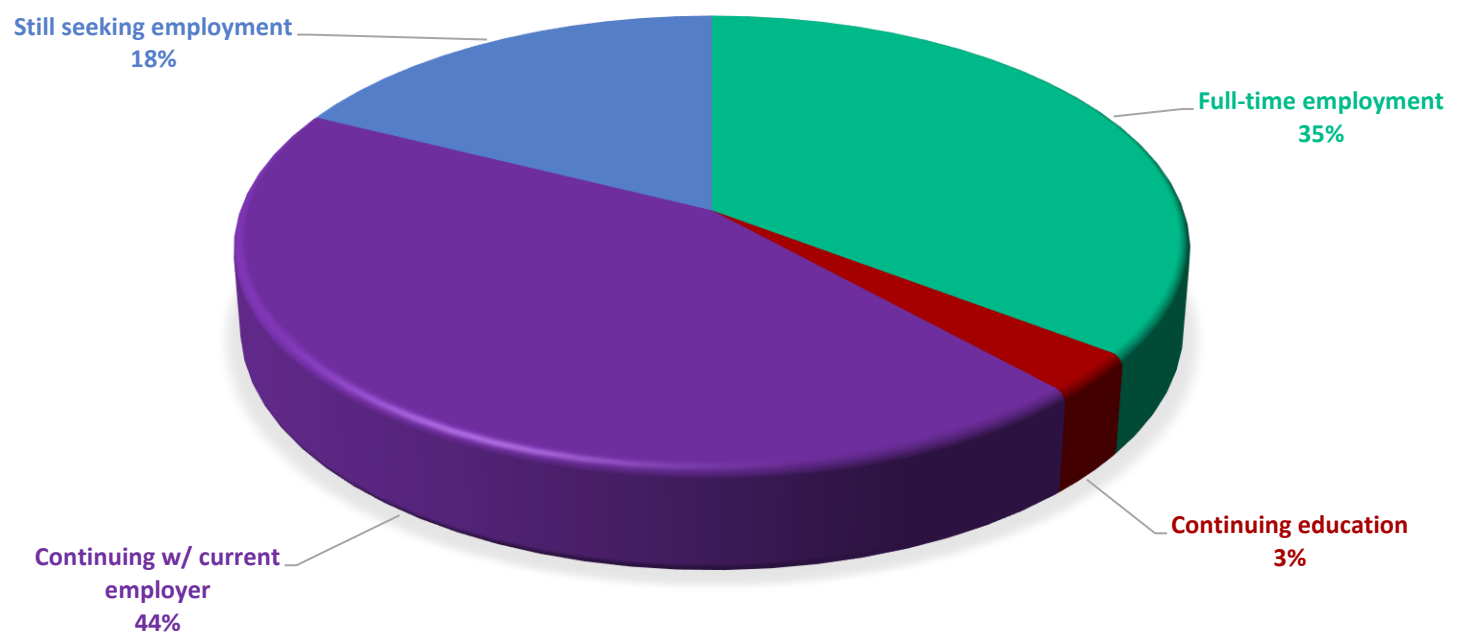

BOLER COLLEGE OF BUSINESS