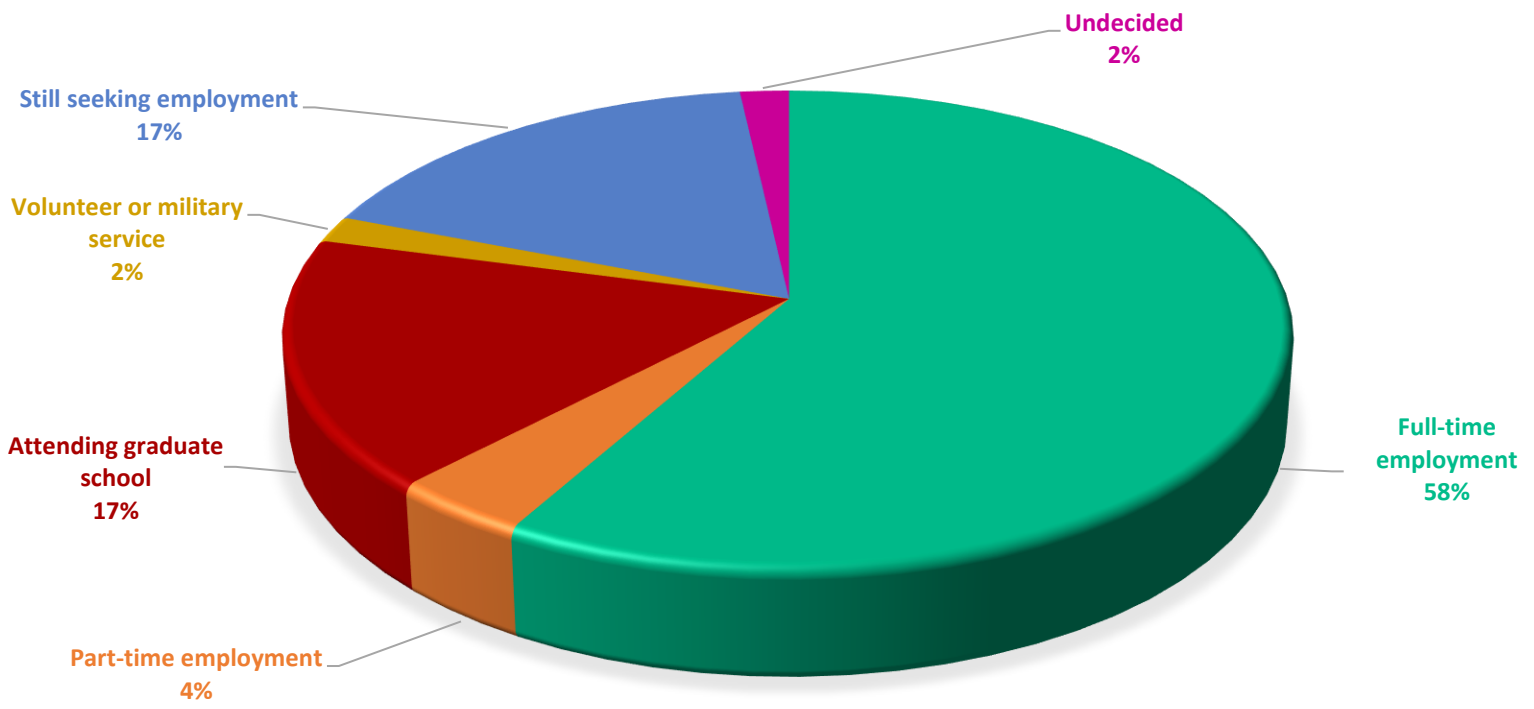

BOLER COLLEGE OF BUSINESS