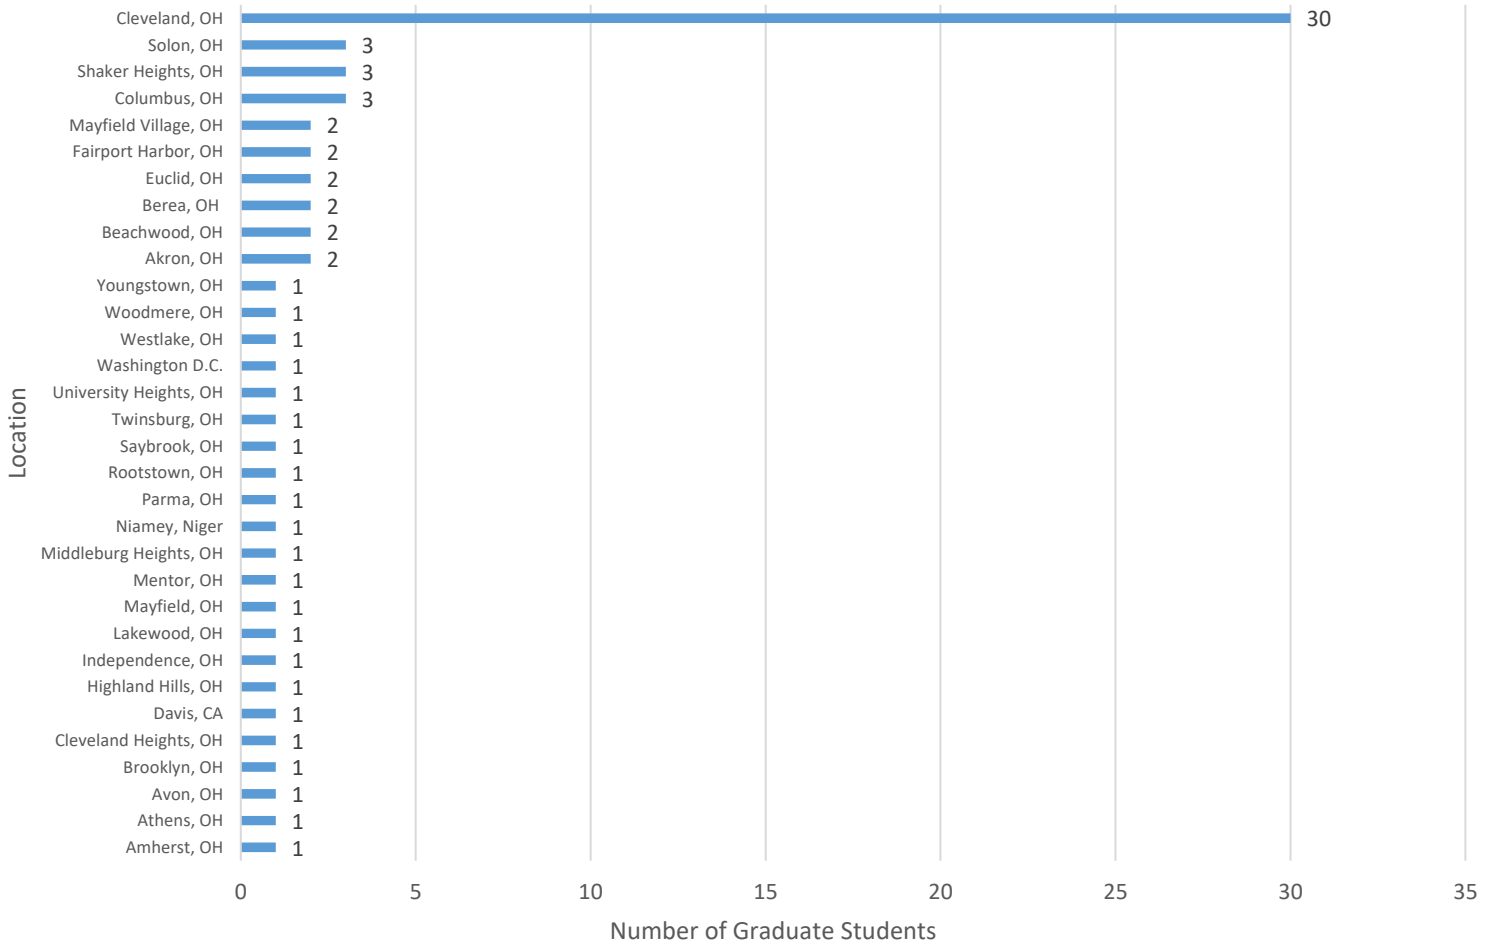

Job Site by Location

Continuing Education of Graduate Students

*Any number listed in parenthesis ( ) refers to the number of students at that graduate school.

Capital University Law School	John Carroll University (2)	Kent State University (2)