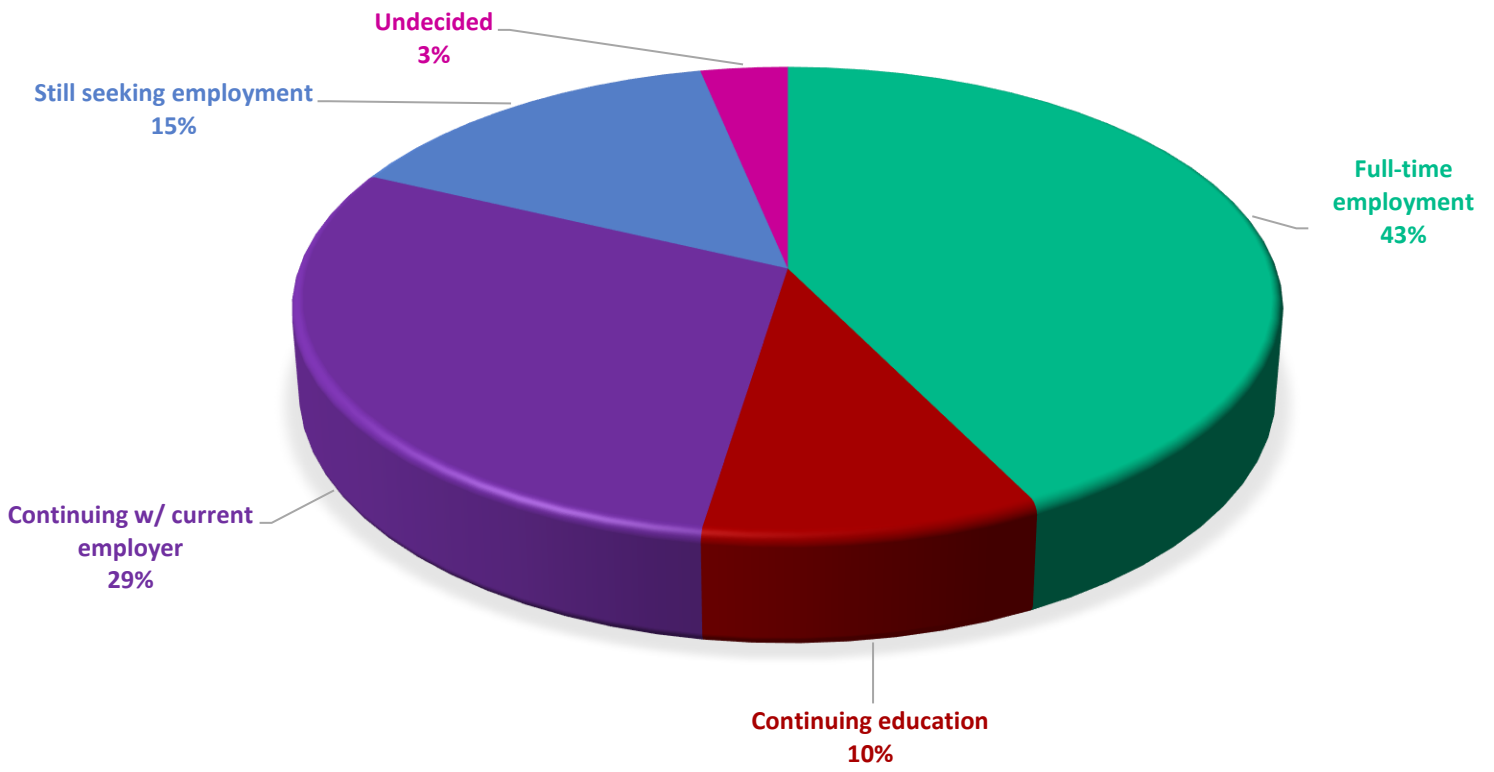

COLLEGE OF ARTS AND SCIENCES