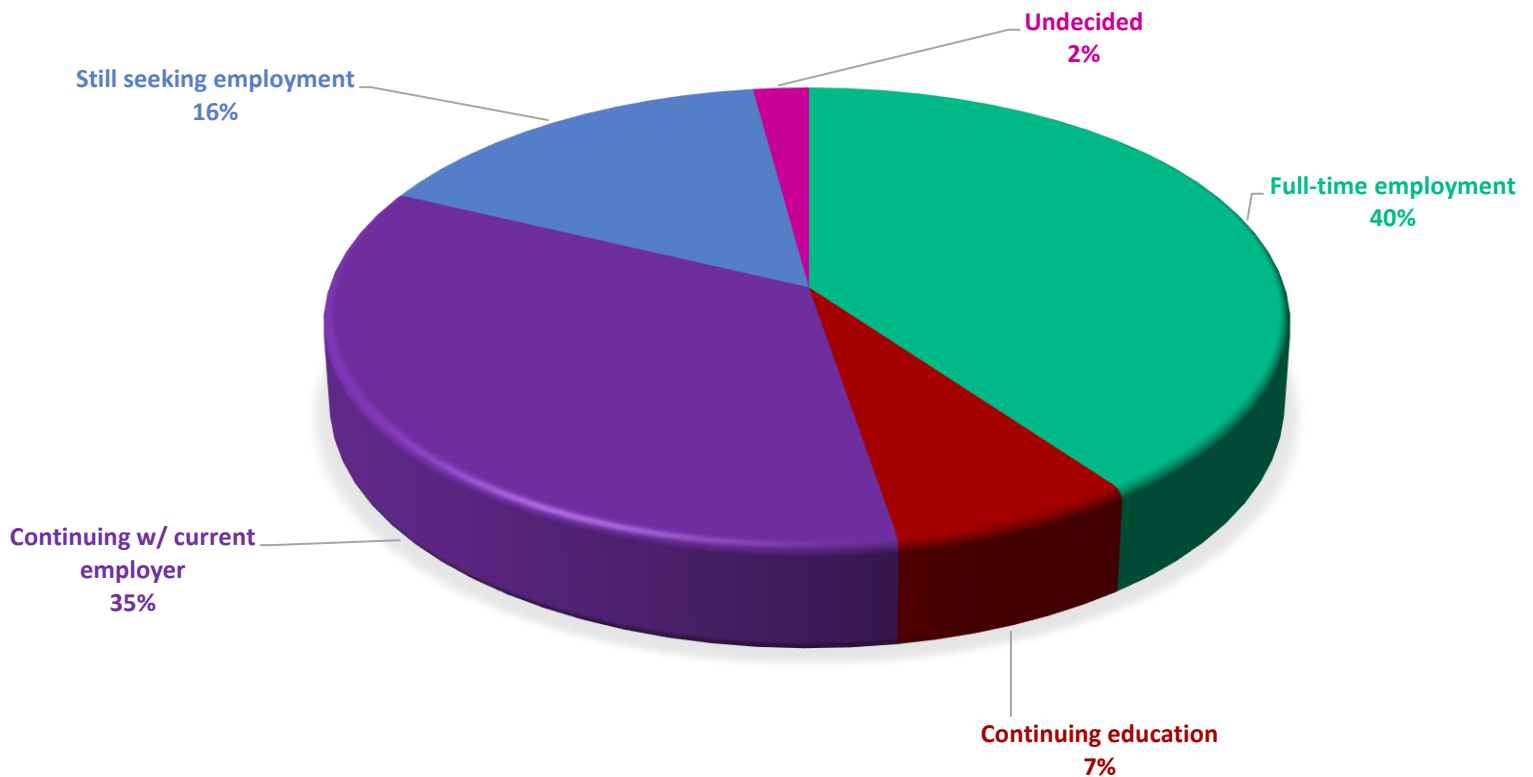

Graduate Student Highlights

Of the 95 Graduate Students who responded to the survey:

- ❖ 82.1% (n = 78) of the 95 graduate student respondents have accepted a full-time position with their current/new employer or are continuing their education.
- ❖ 82.4% (n = 28) of the 34 graduate student respondents from the Boler College of Business have accepted a full-time position with their current/new employer or are continuing their education.
- ❖ 82.0% (n = 50) of the 61 graduate student respondents from the College of Arts & Sciences have accepted a full-time position with their current/new employer or are continuing their education.

ALL GRADUATE STUDENTS