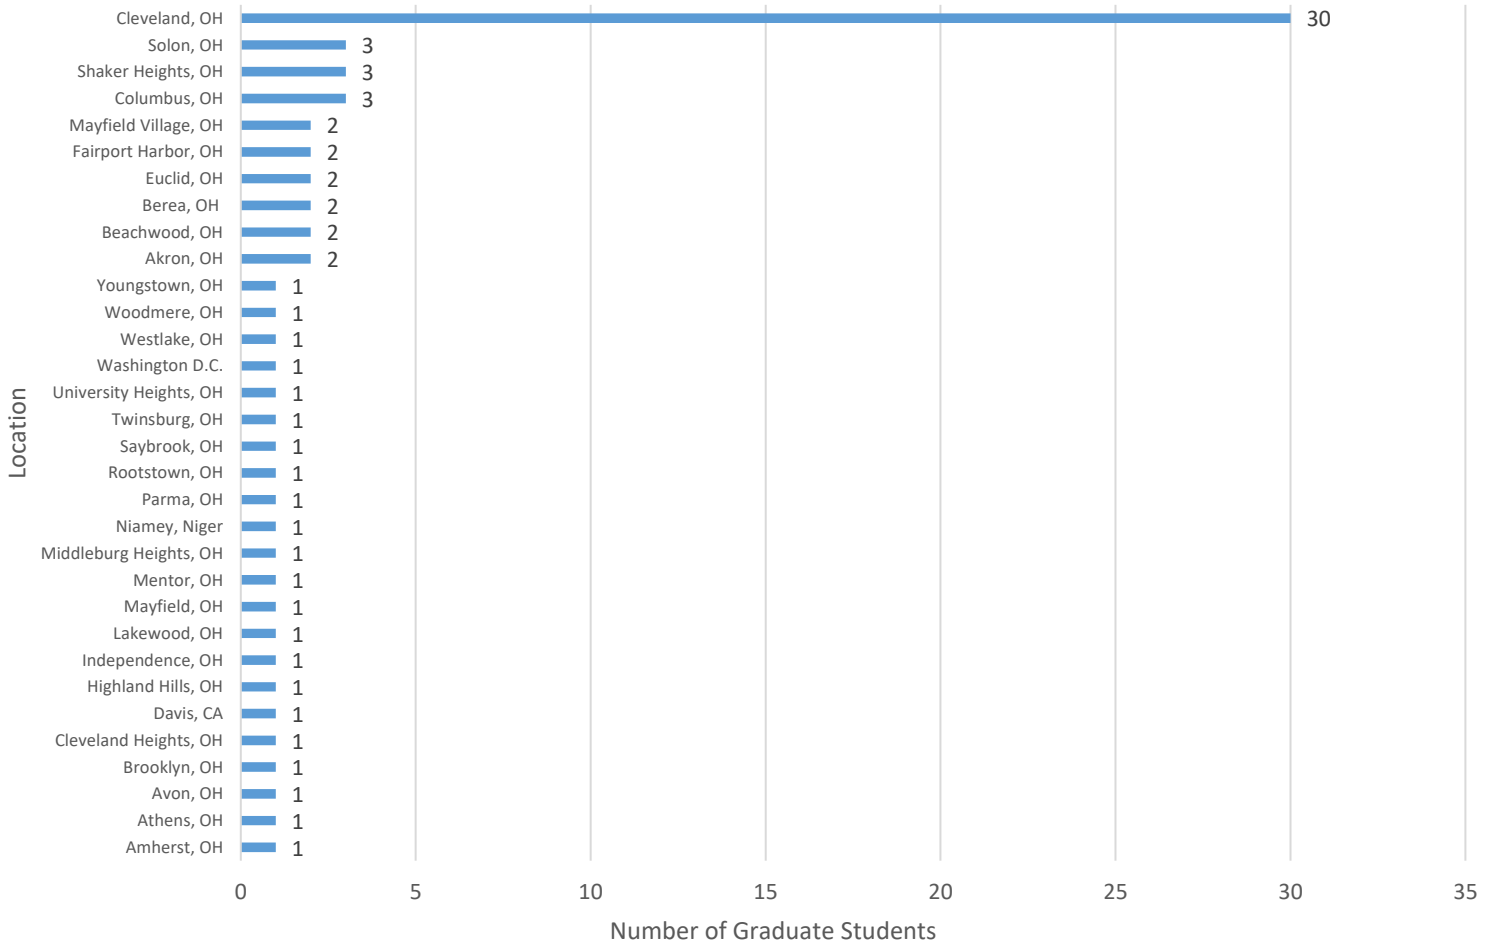

Job Site by Location

Continuing Education of Graduate Students

*Any number listed in parenthesis ( ) refers to the number of students at that graduate school.

Capital University Law School	John Carroll University (2)	Kent State University (2)