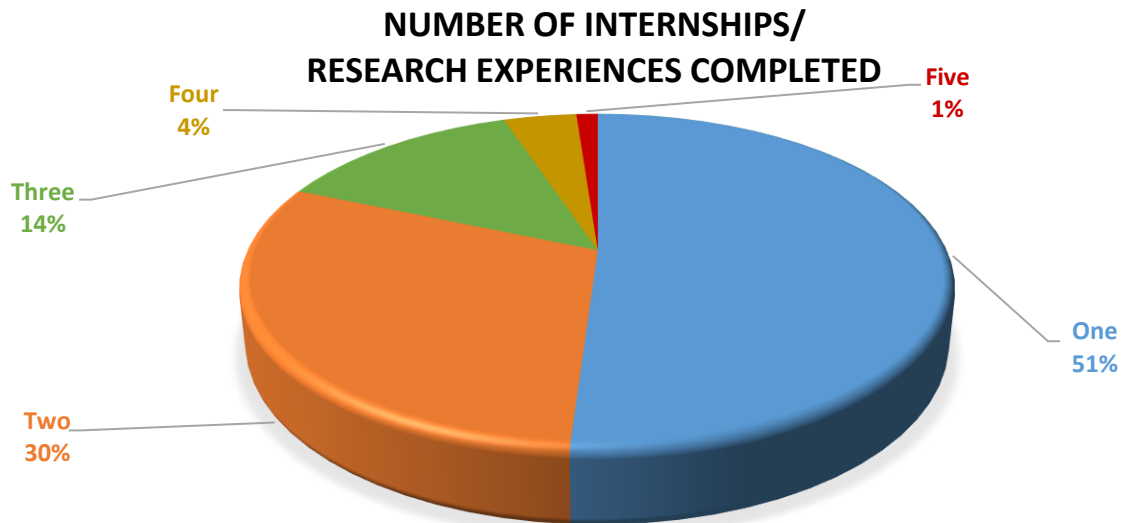

Graduate School by Location

Internships/Research Experiences during Undergraduate Years

Highlights

Of the 547 undergraduates who responded to the survey:

- ❖ 78.8% (n = 431) of the 547 undergraduate respondents completed at least one internship or research experience.
- ❖ 90.7% (n = 204) of the 225 undergraduate respondents from the Boler College of Business completed at least one internship or research experience.
- ❖ 70.8% (n = 228) of the 322 undergraduate respondents from the College of Arts & Sciences completed at least one internship or research experience.
- ❖ Of the 431 undergraduates who completed an internship or research experience, 49.0% (n = 211) completed two or more.
- ❖ 755 total internships or research experiences were completed by undergraduate students.