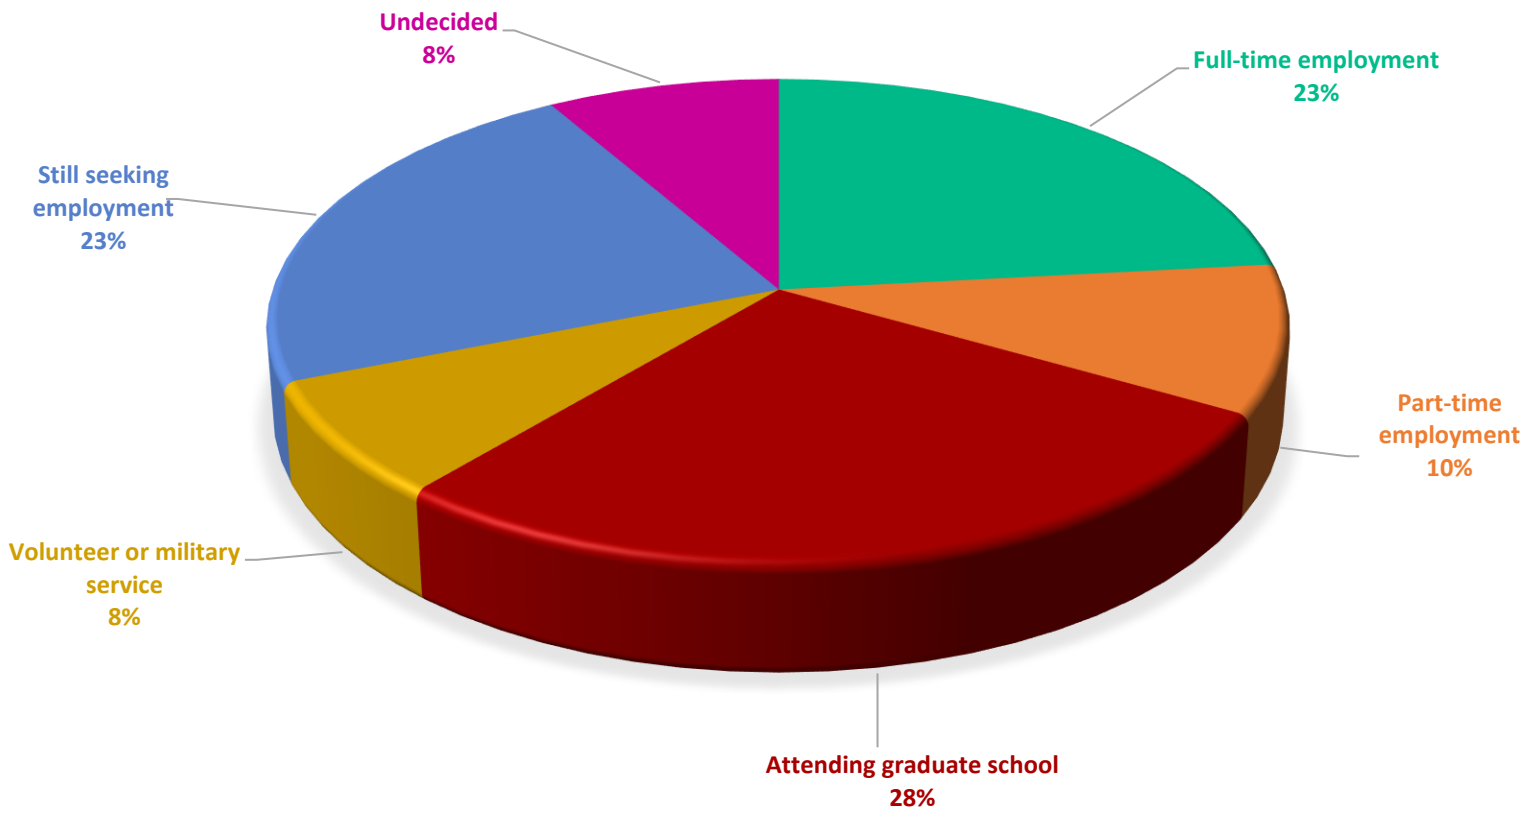

COLLEGE OF ARTS AND SCIENCES