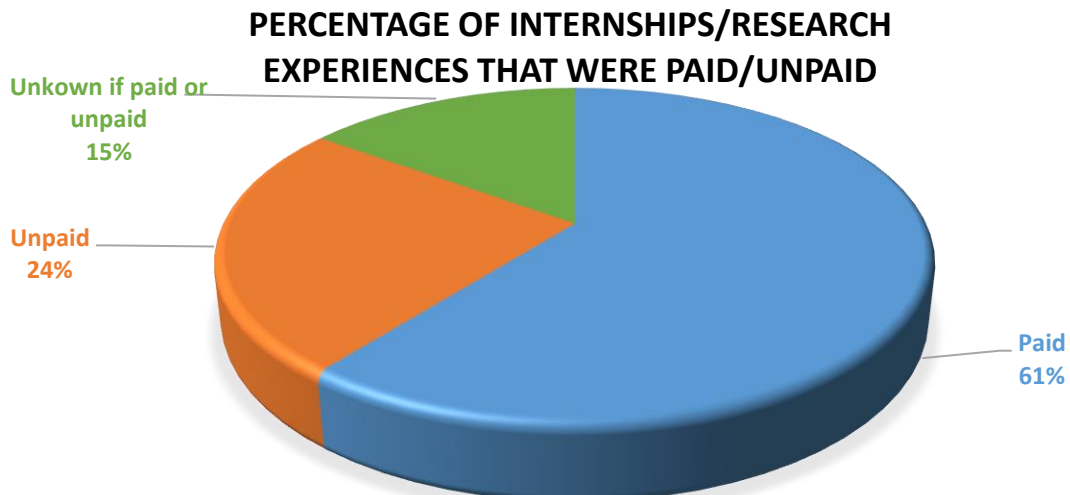

Graduate School by Location

Internships/Research Experiences during Undergraduate Years

Highlights

Of the 547 undergraduates who responded to the survey:

- ❖ 78.8% (n = 431) of the 547 undergraduate respondents completed at least one internship or research experience.
- ❖ 90.7% (n = 204) of the 225 undergraduate respondents from the Boler College of Business completed at least one internship or research experience.
- ❖ 70.8% (n = 228) of the 322 undergraduate respondents from the College of Arts & Sciences completed at least one internship or research experience.
- ❖ Of the 431 undergraduates who completed an internship or research experience, 49.0% (n = 211) completed two or more.
- ❖ 755 total internships or research experiences were completed by undergraduate students.