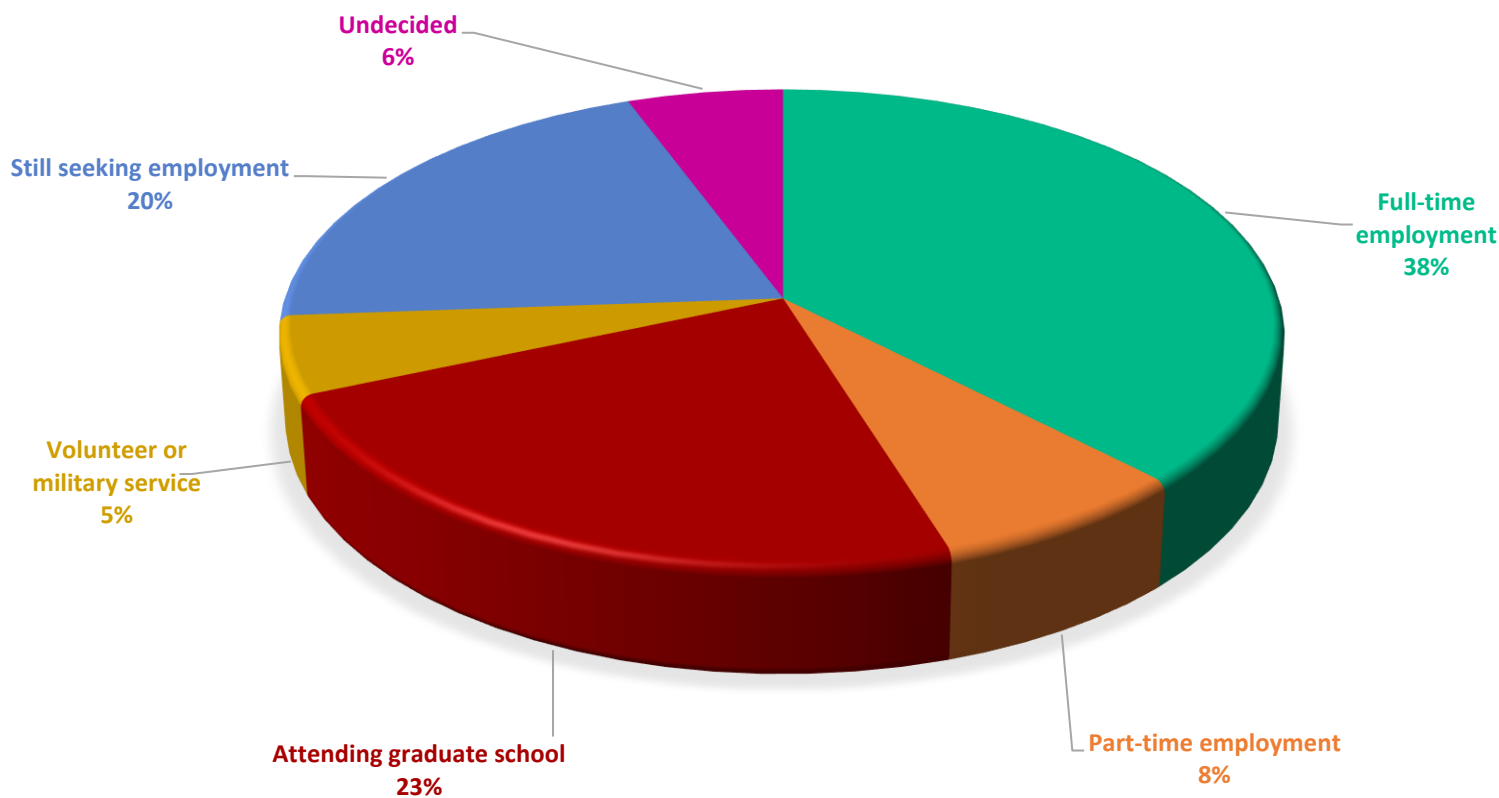

Undergraduate Highlights

Of the 547 undergraduates who responded to the survey:

- ❖ 66.4% (n = 363) of the 547 undergraduate respondents have accepted a full-time position, are attending graduate school or are committed to volunteer or military service.
- ❖ 76.9% (n = 173) of the 225 undergraduate respondents from the Boler College of Business have accepted a full-time position, are attending graduate school or are committed to volunteer or military service.
- ❖ 59.0% (n = 190) of the 322 undergraduate respondents from the College of Arts & Sciences have accepted a full-time position, are attending graduate school, or are committed to volunteer or military service.

Post-Graduation Status of Undergraduates

ALL UNDERGRADUATES