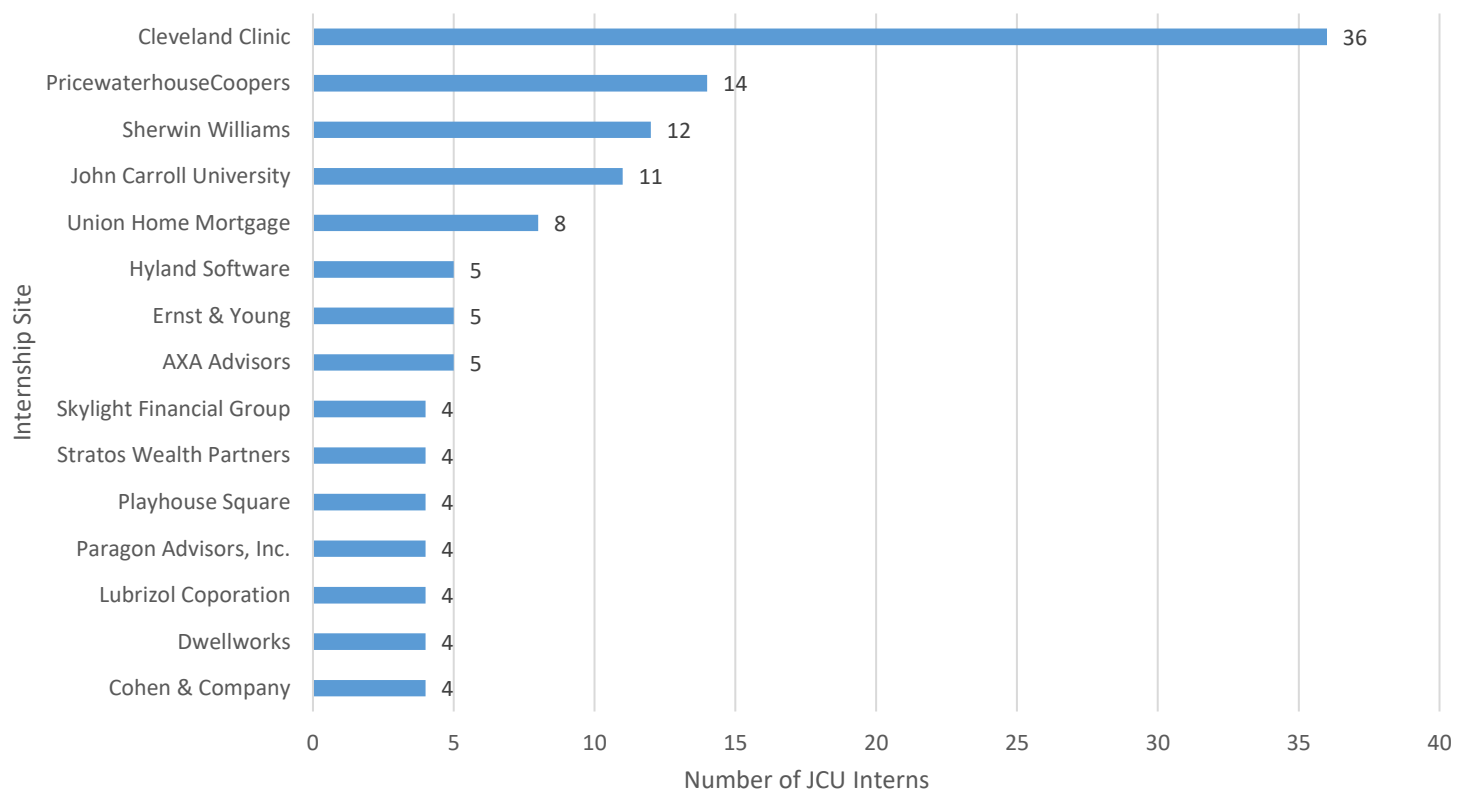

Top Internship Sites for Undergraduates