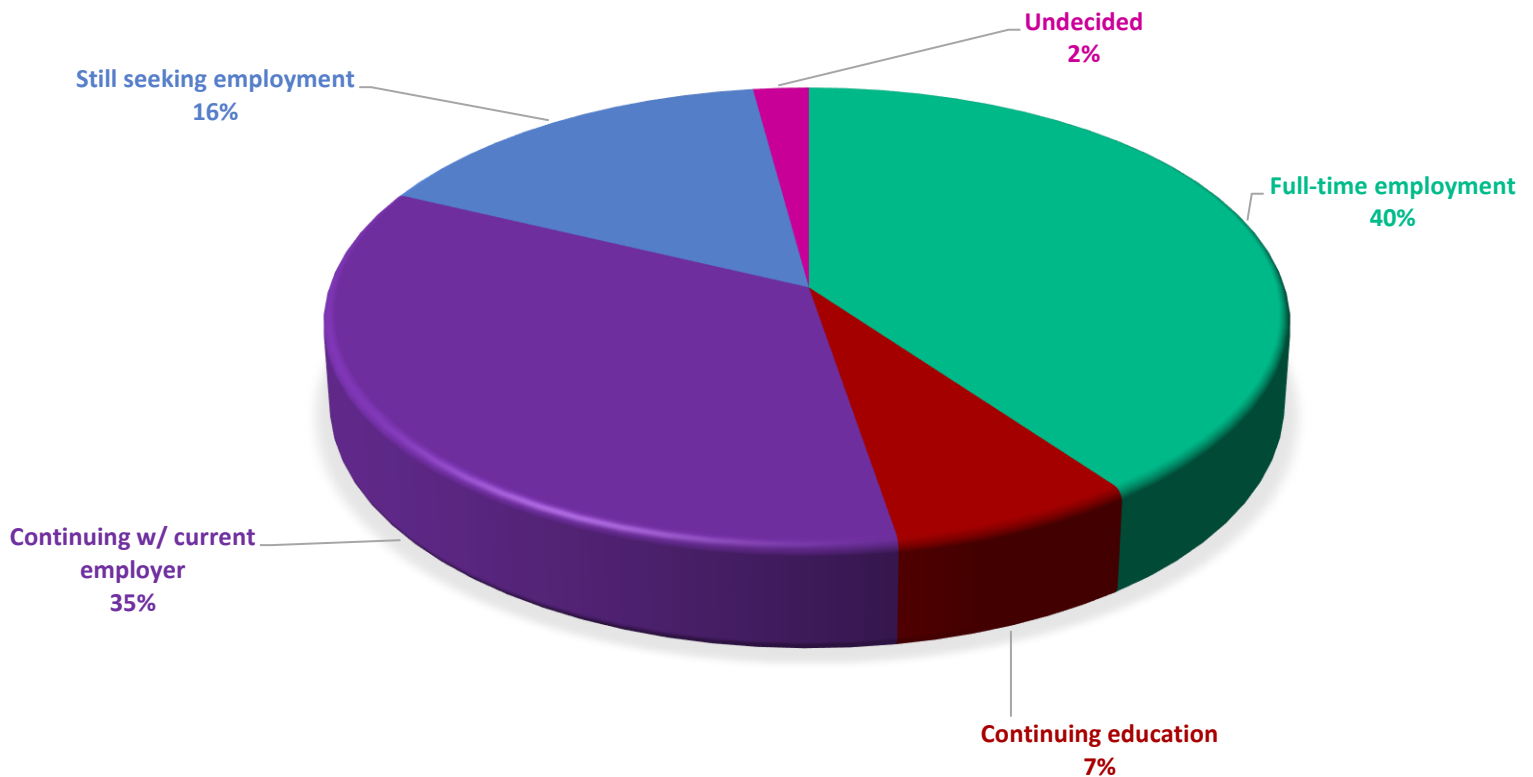

Graduate Student Highlights

Of the 95 Graduate Students who responded to the survey:

- ❖ 82.1% (n = 78) of the 95 graduate student respondents have accepted a full-time position with their current/new employer or are continuing their education.
- ❖ 82.4% (n = 28) of the 34 graduate student respondents from the Boler College of Business have accepted a full-time position with their current/new employer or are continuing their education.
- ❖ 82.0% (n = 50) of the 61 graduate student respondents from the College of Arts & Sciences have accepted a full-time position with their current/new employer or are continuing their education.

ALL GRADUATE STUDENTS