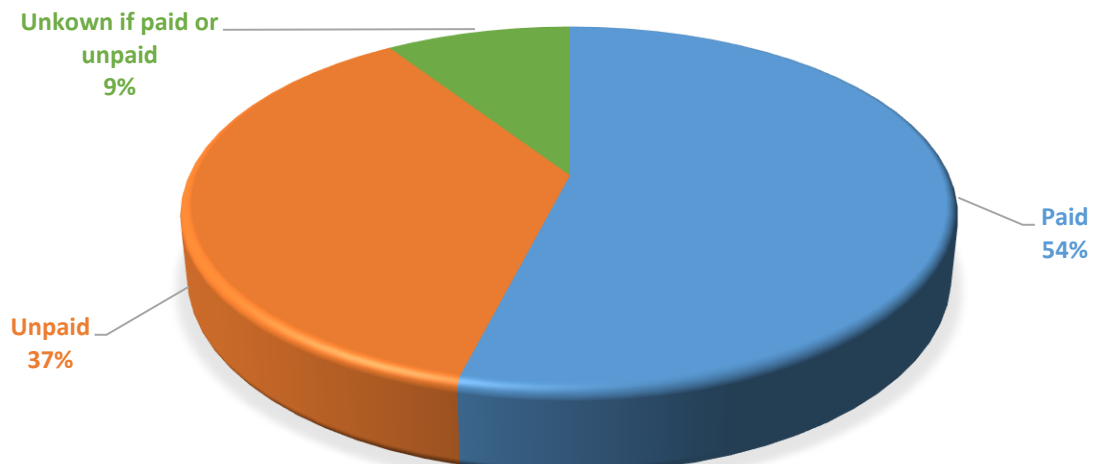

PERCENTAGE OF INTERNSHIPS/PRACTICUMS/RESEARCH EXPERIENCES THAT WERE PAID/UNPAID