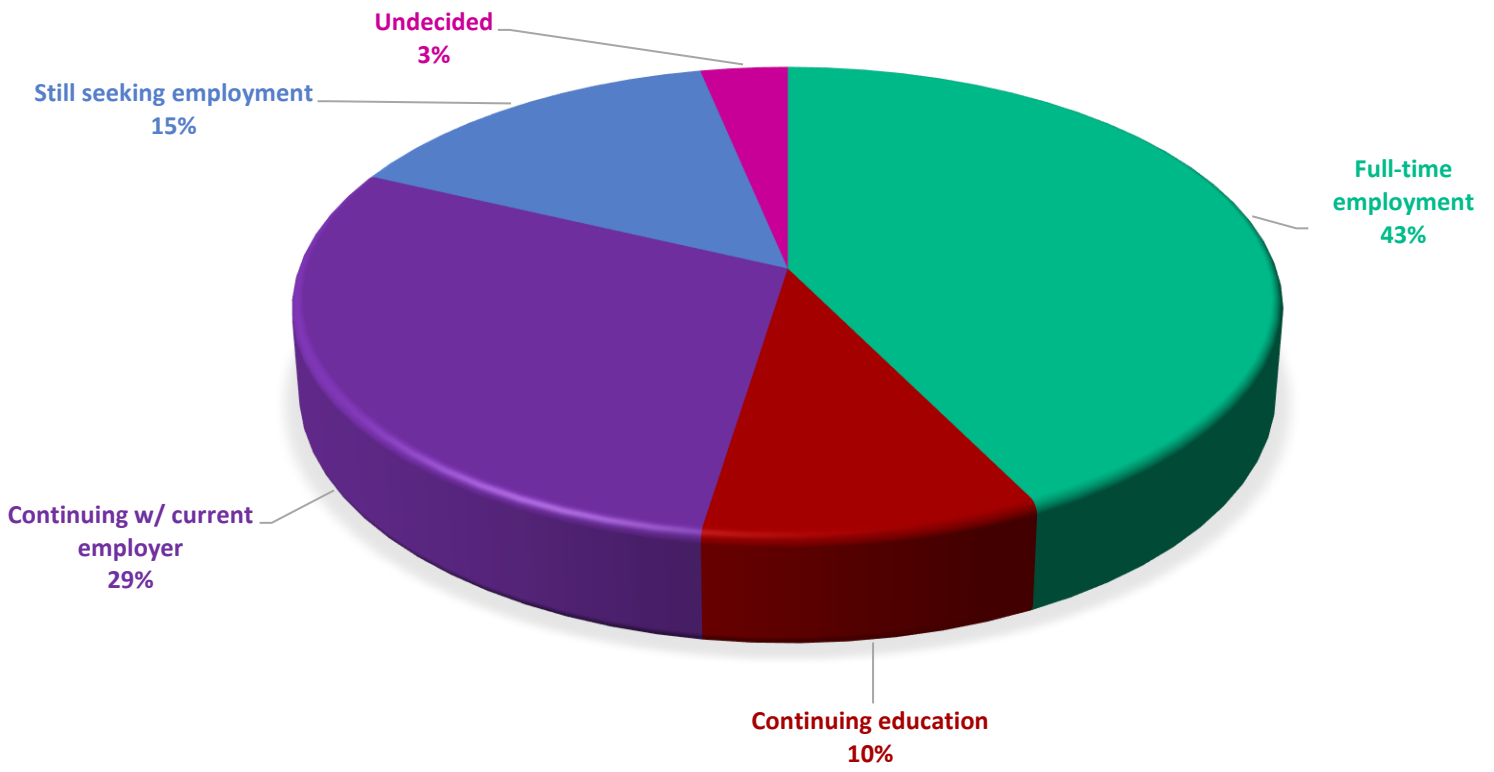

COLLEGE OF ARTS AND SCIENCES