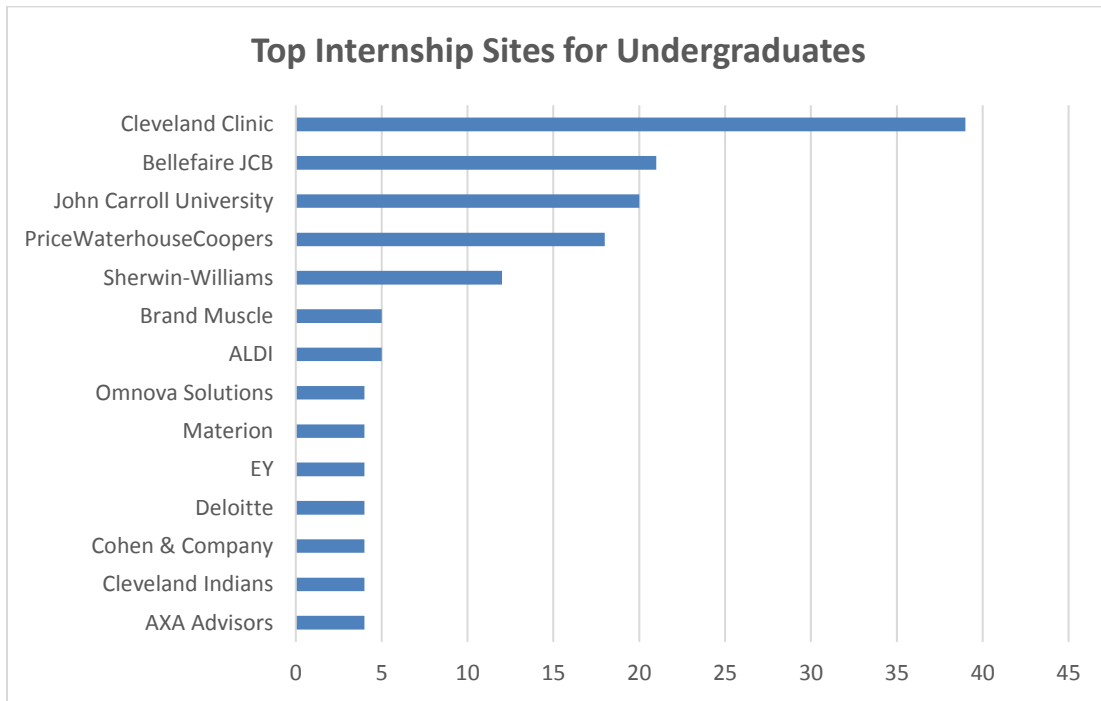

List of Internship Sites of Undergraduates (in alphabetical order)

47 Brand	ASAP Asphalt Sealing & Paving Co.
A Renewed Mind	Asian Services in Action
ABA Insurance Services	Athletic Scholarship Corporation
ABB Automation	Austin Powder
Aberdeen Group	Autism Speaks
Achievement Centers For Children	Avon Local Schools
Adoption Network	Avtron Aerospace
Aexcel Corporation	AXA Advisors
AFC Cleveland	Babcock & Wilcox Power Generation Group
AFIG Funds	BakerHostetler
Aflac	Bank of Ireland
Agros International	Beachwood City School District
Akron Public Schools	Beacon Health
Akron Rubber Ducks	Beat the Streets - Cleveland
Alcyon Wealth Partners	Beaumont High School
ALDI	Bel Brands USA
Alexander Mann Solutions	Bellefaire JCB
All Star Physical Therapy	Bellefaire JCB - Monarch Center for Autism
Allergy Immunology Associates	Bellwether Enterprise Real Estate Capital
Allied Integrated Marketing	Bendix
Alpha Group Agency	Benedictine High School
ALS Association NOC	Benjamin Rose Institute
American Bar Association	Berkshire Hathaway
American Greetings	Blue Sky Marketing Group
Anchor Manufacturing Group	BNP Paribas
Antares Capital	Boenning & Scattergood, Inc.
ANZ	Boobs and Belly Activewear
Aramark	Boulevard CH/UH Elementary
Arhaus	Boulevard Elementary
ARTneo	Bowling Green State University