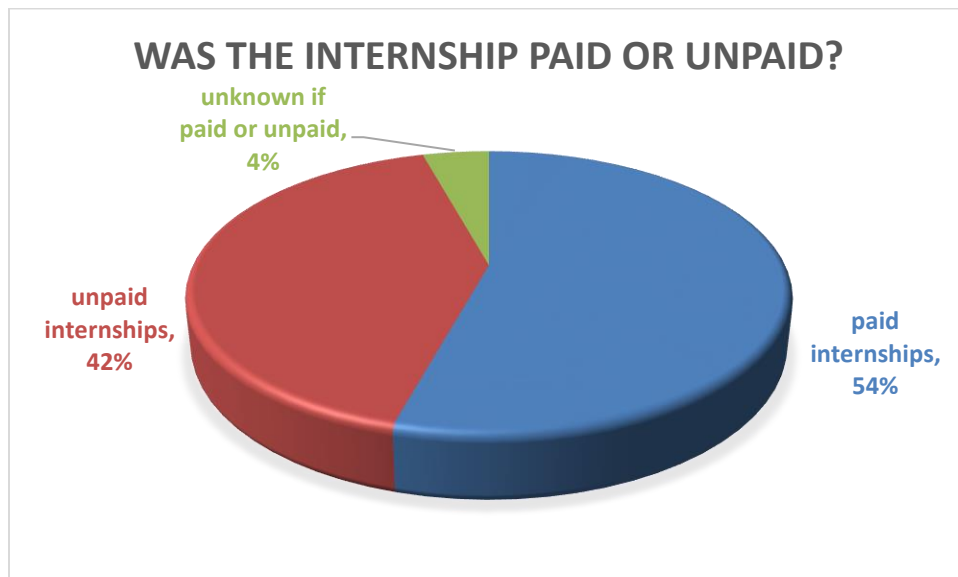

GRADUATE STUDENT SURVEY RESPONSES

Highlights

- 57.7% (n = 73) of graduate student respondents completed an internship.
- 66.7% (n = 18) of graduate students from the Boler School of Business completed an internship.
- 82.6% (n = 38) of graduate students from the College of Arts & Sciences completed an internship.
- **70 total internships were completed by graduate students.**