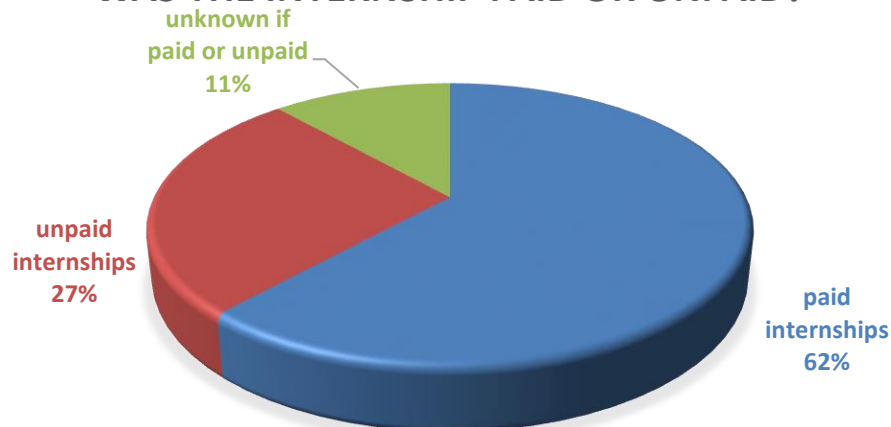

WAS THE INTERNSHIP PAID OR UNPAID?