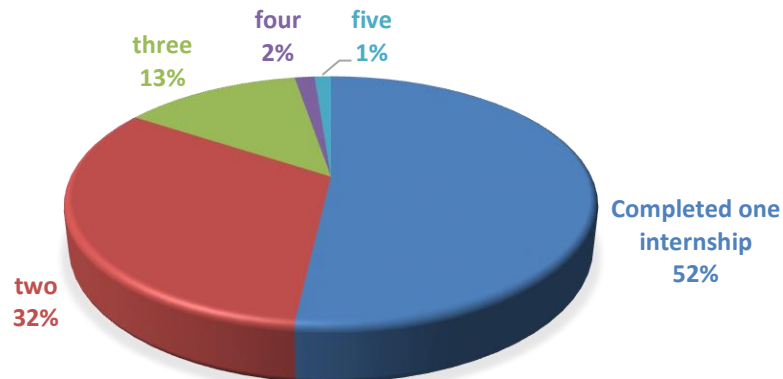

UNDERGRADUATE SURVEY RESPONSES

Highlights

- 74.2% (n = 412) of undergraduate respondents completed at least one internship.
- 95.5% (n = 169) of undergraduates from the Boler School of Business completed an internship.
- 64.3% (n = 247) of undergraduates from the College of Arts & Sciences completed an internship.
- Of all undergraduates that completed an internship, 48.5% completed two or more.
- **694 total internships were completed by undergraduate students.**

HOW MANY INTERNSHIPS DID YOU COMPLETE IN UNDERGRADUATE YEARS?