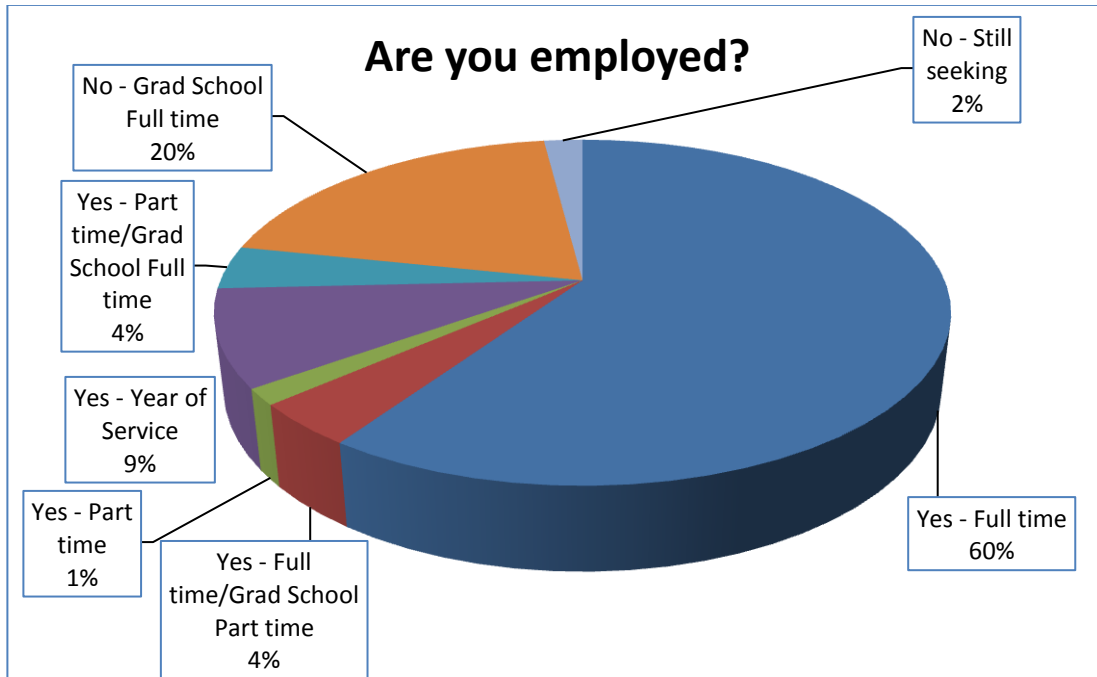

Class of 2012 First Destination Survey Report

98% SUCCESS RATE!

98% of graduates are either employed and/or attending graduate school within six months of graduation.