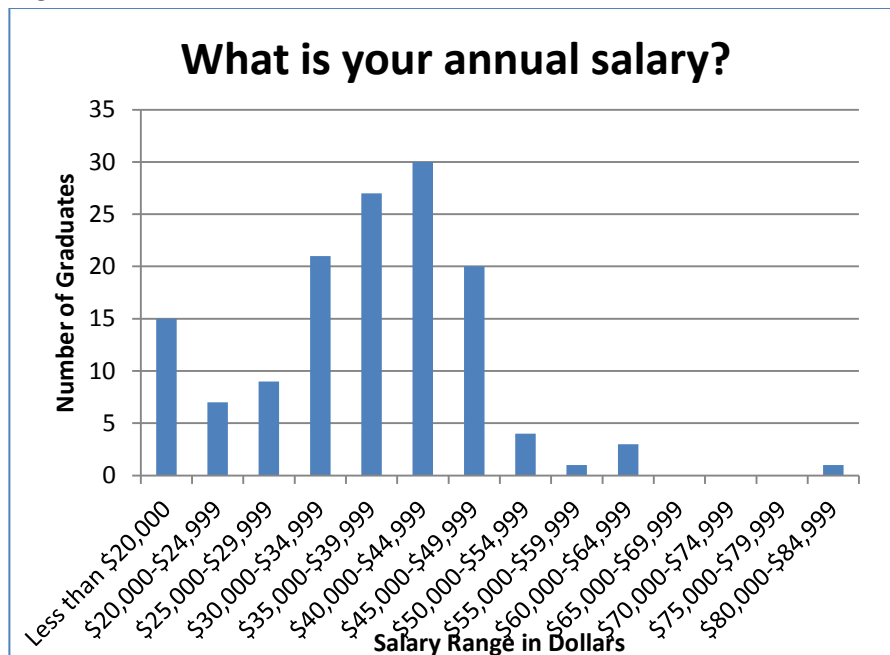

Median salary range: $40,000 - $44,999

Mean salary range: $35,000 - $39,999

Mode salary range: $40,000 - $44,999