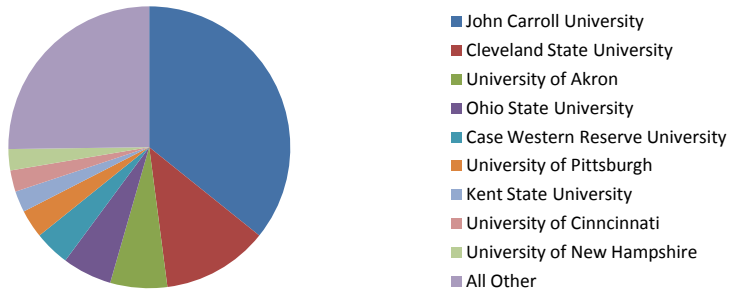

What Graduate School are you attending?