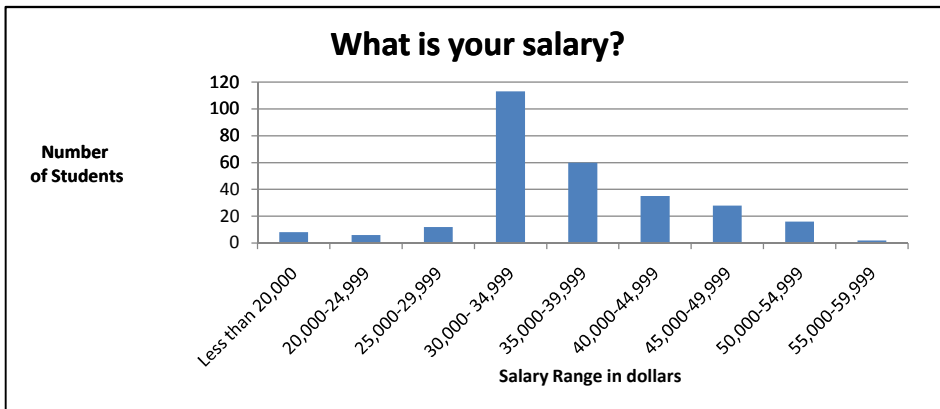

## Class of 2008 First Destination Survey

The Class of 2008 First Destination Survey is based on the information provided by 411 participating students.  
 Overall class size: 728  
 Participating students: 411 (56% response rate)

99% of 2008 Graduates are either employed or attending Graduate School.

Median salary range: 30,000-34,999  
 Mean salary range: 30,000-34,999  
 Mode salary range: 30,000-34,999