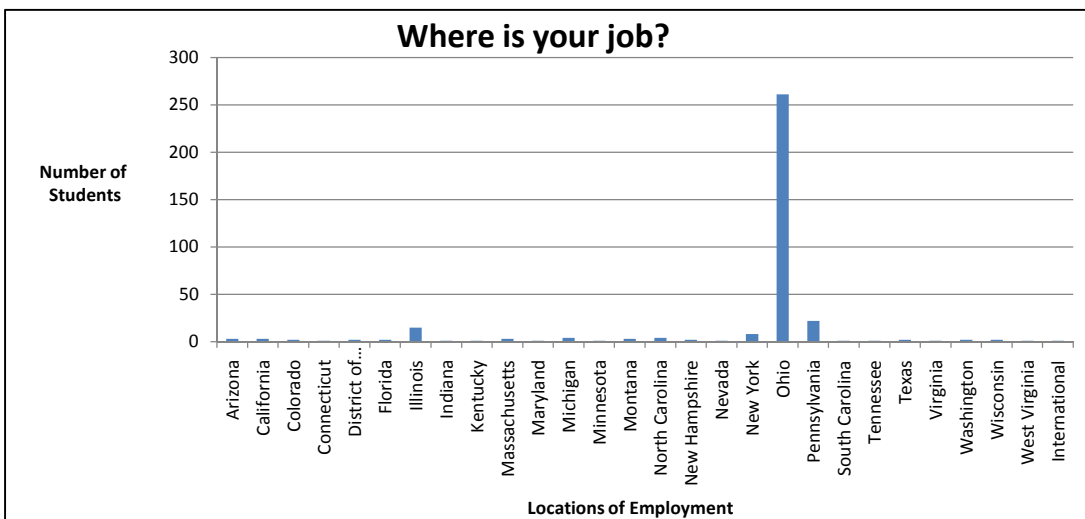

## Class of 2008 First Destination Survey

The Class of 2008 First Destination Survey is based on the information provided by 411 participating students.  
 Overall class size: 728  
 Participating students: 411 (56% response rate)

### Top 4 Employer States