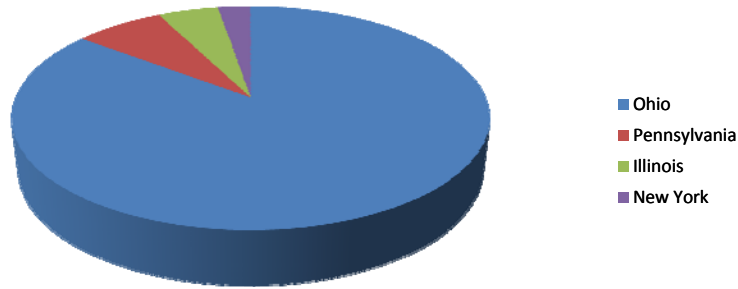

Top 4 Employer States