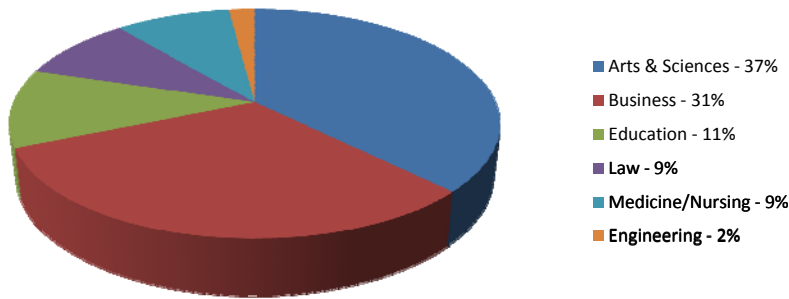

What is your graduate field of study?