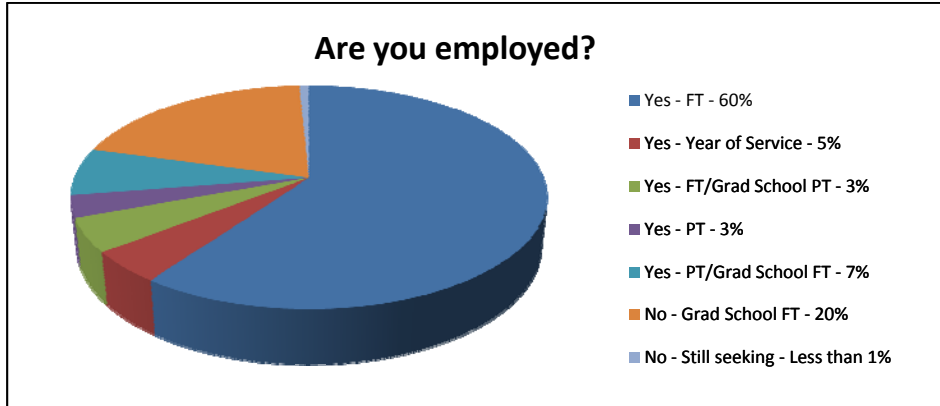

## Class of 2008 First Destination Survey

The Class of 2008 First Destination Survey is based on the information provided by 411 participating students.  
 Overall class size: 728  
 Participating students: 411 (56% response rate)

99% of 2008 Graduates are either employed or attending Graduate School.

Median salary range: 30,000-34,999  
 Mean salary range: 30,000-34,999  
 Mode salary range: 30,000-34,999