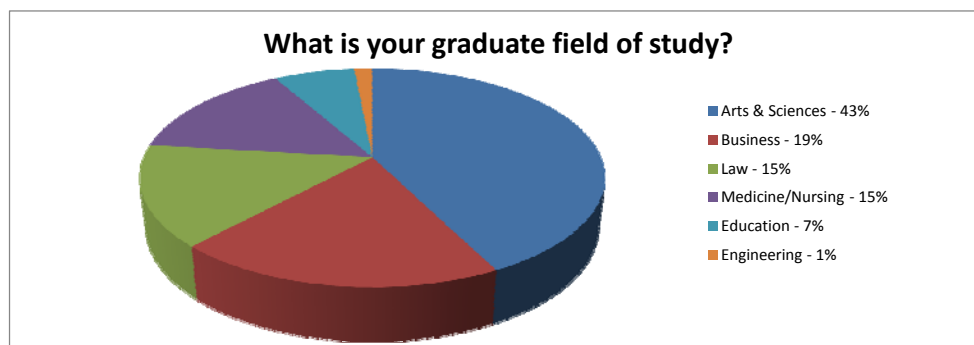

Kent State University
KeyCorp
Kirtland Local Schools
Kurt J. Lesker Company
Lineweaver Financial Group
Lubrizol Corp.
Make-A-Wish Foundation
Mayfield High School
Medical Mutual of Ohio
Mercy Home for Boys and Girls
Merrill Lynch
MTA Enterprises
NBC Meet the Press
New Foundation Center
Nordstrom
Northwestern Mutual
Notre Dame College of Ohio
Oakland Catholic High School
Ohio Wesleyan University
Our Lady of Mercy Catholic High School
Paragon Advisors
Parker Hannifin
Pilgrim School
Plante and Moran
PNC Financial Services
PricewaterhouseCoopers LLP
Provident Funding
Quicken Loans
Richard Fleishman and Partners
Ron Marhofer AutoFamily
Royal Plastics Inc.
Sest Inc.
Shaw High School
Sisters of Sacred Heart in Nigeria
Something New Events
South Euclid-Lyndhurst School District
SS&G Financial Services
St. John the Baptist School
Stulberg Family via Alexandria School for Nannies
Superior Beverage Group
TALUS Brokerage Services
Teach For America
The Premium Group, Inc.
The User-Friendly Phone Book
Tri Vantage LLC
Twin Sisters Productions
United States Army
United States Marine Corps
University of Cincinnati
University of Pittsburgh
UPMC Magee- Innovation Center
Victory Capital Management
William Penn Foundation
WM Fundraising and Events
YBM ECC
Zappos.com