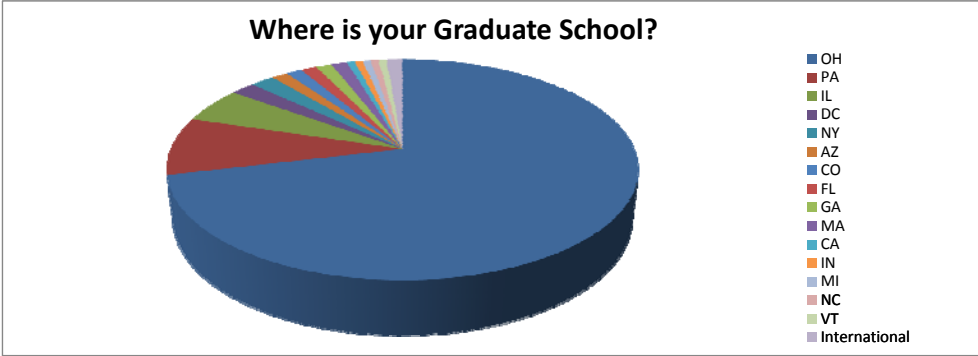

Graduate Schools (listed alphabetically)

- Arcadia University
- Boston College
- Bowling Green State University
- Capital University
- Capital University Law School
- Case Western Reserve University
- Case Western Reserve University School of Law
- Catholic University
- Central State University
- Cleveland State University
- Cleveland State University Marshall College of Law
- Cornell University Law School
- Cuyahoga Community College
- DePaul University
- Drexel University
- Duke University
- Duquesne University
- D'Youville College
- Florida International University
- George Washington University
- Georgetown University
- Illinois College of Optometry
- Indiana University-Purdue University Indianapolis
- International Culinary Arts and Sciences Institute
- John Carroll University
- John Carroll University Institute of Humanities
- Kent State University
- Lock Haven University
- London School of Economics and Political Science
- Mercyhurst College
- Midwestern University
- Mount Union
- New York University
- New York University School of Law
- Northeastern Ohio Universities Colleges of Medicine and Pharmacy
- Northern Illinois University