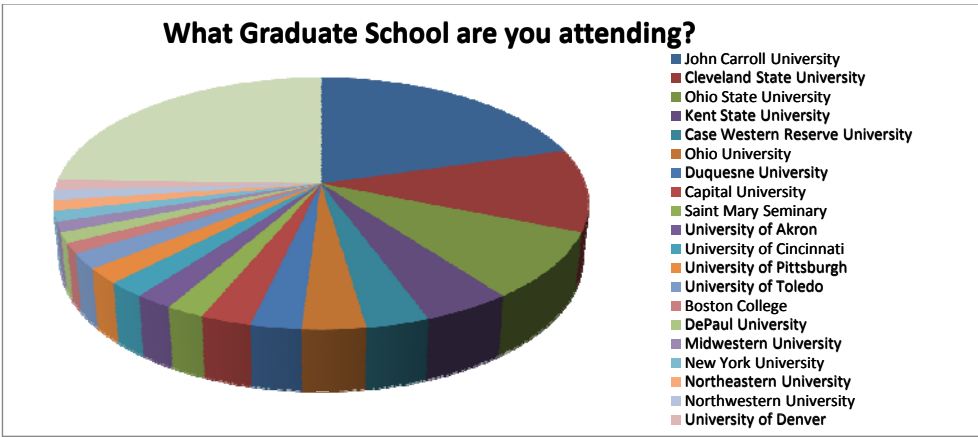

Graduate Schools (listed alphabetically)

- Arcadia University
- Boston College
- Bowling Green State University
- Capital University
- Capital University Law School
- Case Western Reserve University
- Case Western Reserve University School of Law
- Catholic University
- Central State University
- Cleveland State University
- Cleveland State University Marshall College of Law
- Cornell University Law School
- Cuyahoga Community College
- DePaul University
- Drexel University
- Duke University
- Duquesne University
- D'Youville College
- Florida International University
- George Washington University
- Georgetown University
- Illinois College of Optometry
- Indiana University-Purdue University Indianapolis
- International Culinary Arts and Sciences Institute
- John Carroll University
- John Carroll University Institute of Humanities
- Kent State University
- Lock Haven University
- London School of Economics and Political Science
- Mercyhurst College
- Midwestern University
- Mount Union
- New York University
- New York University School of Law
- Northeastern Ohio Universities Colleges of Medicine and Pharmacy
- Northern Illinois University