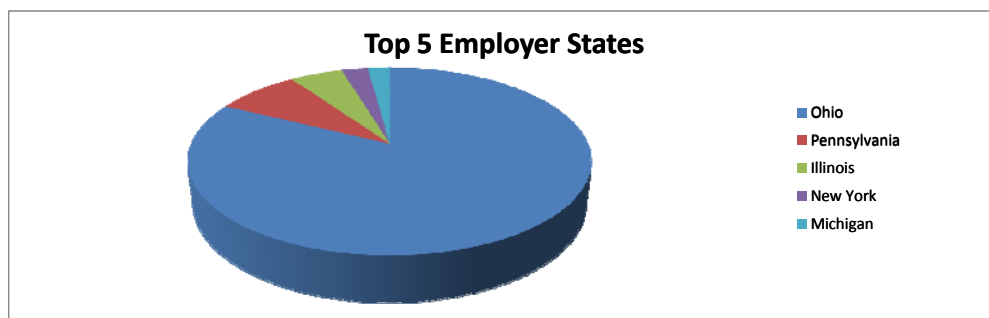

Employers (listed alphabetically)

A.L.D. Group	Adcom Communications
ADP	Akron University
Allegiant Asset Management	Allied Integrated Marketing
Amate House	American Greetings
American Income Life Insurance	AmTrust Bank
Anderson/Biro, LLC	Apple Inc.
Arrow Electronics	Ashland University
Austin Powder	AXA Advisors
AXA Equitable	Baker & Hostetler, LLP
Baker Concrete Construction	Bank of America
Beachwood City School	Bellefaire JCB
Bellefaire JCB JDN Early Childhood Center	BelVino International
Biomet	BMW Financial Services
Bowden Manufacturing	Breen and Company
Bridgeway, Inc.	Case Western Reserve University
Catholic Charities Service Corps	CBIZ, Inc.
Chagrin Valley Athletic Club	Chardon Local Schools
Charlotte Area Health Education Center	ChildReach Ministries
Christie's	Cincinnati Children's Hospital
Citizens Bank of PA	City Year Cleveland
Classic Auto Group	Cleveland Cavaliers
Cleveland Clinic	Cleveland Hts-University Hts School District
Cleveland Institute of Art	Cleveland Metropolitan Bar Association
Cleveland Playhouse	Cleveland Specialty Products
Columbus State Community College	Converged Network Solutions
Covenant House	Crowe Horwath
Cunningham and Associates	Dealer Tire
Deloitte & Touche	Detroit Public Schools
Developers Diversified	Dick's Sporting Goods/DLDG
Diehl Elementary School	Diocese of Ohio
Dollar Bank	Dr. David J. Baker, MD
Dwellworks, LLC	Dynamic Marketing Impressions
EB Manning	EC Financial
Echo Global Logistics	ECP
ECP Solutions	Education Management Corporation
Edward Jones Investments	Emerling Ford, Mercury, Inc.
ERICO	Ernst & Young LLP
Fast Focus Careers	Fastenal
Fenger High School	FirstEnergy Corp.
Flight Options	Florida International University
Food and Drug Administration	Forest City Enterprises
Fredericktown Chevrolet	Garfield Heights School District
Gaston County Schools	GE Capital
Glen Oak High School	Goldstein Caldwell and Associates
Good Shepherd Volunteer	GRS Fluid Handling
Hathaway Brown School	Hawken Lower School
Hawken School	Heritage Middle School
Holy Cross Elementary School	Houlihan Smith
Howard, Wershale & Co.	Human Arc
Humility of Mary Volunteer Service	Immaculate Conception School
Independent Health	Indiana Historical Society
Inner City Teaching Corps	International Society of Explosive Engineers
ITT Technical Institute	J.M. Smucker Company
Jesuit Volunteer Corps	Jesuit Volunteer International in Belize
John Carroll University	Joslin-Landis Insurance Agency
JPMorgan Chase	Jupiter-2, Inc.