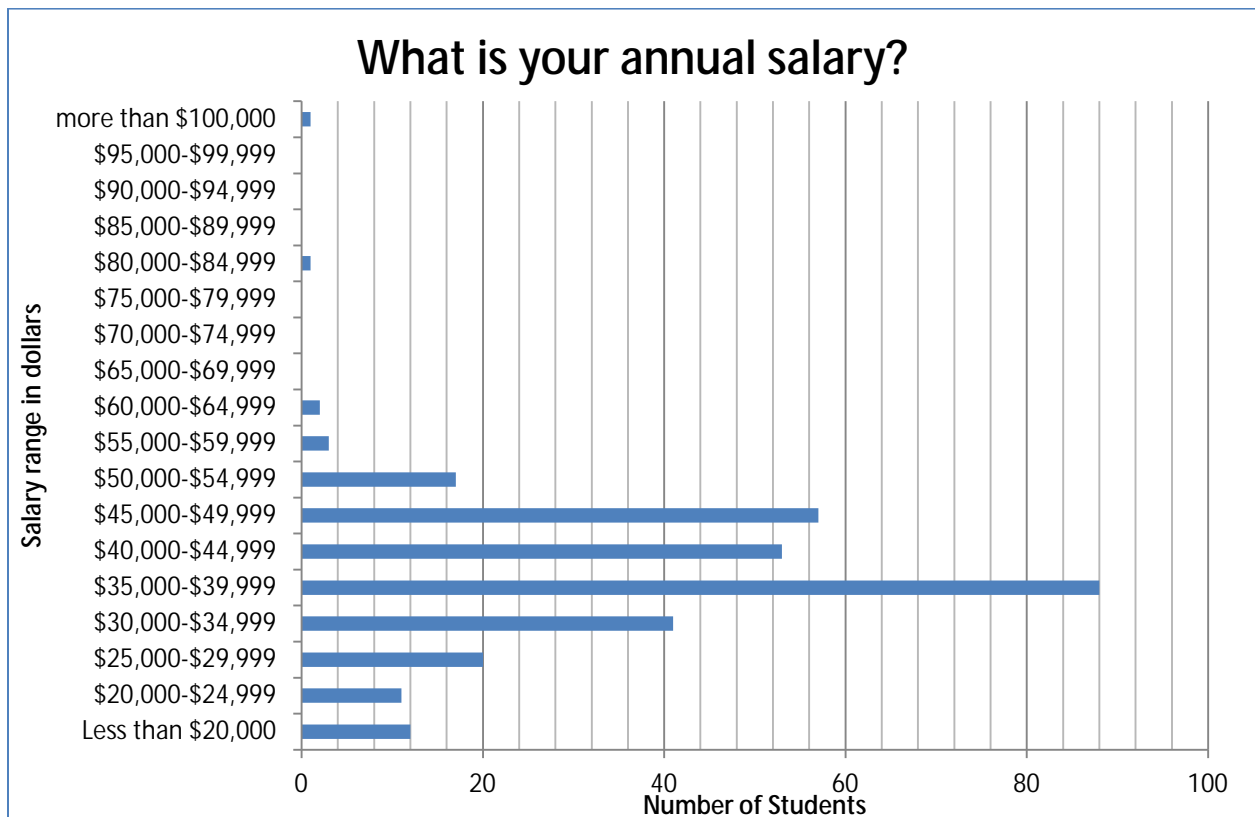

Median salary range: $35,000 - $39,999

Mean salary range: $40,000 - $44,999

Mode salary range: $35,000 - $39,999