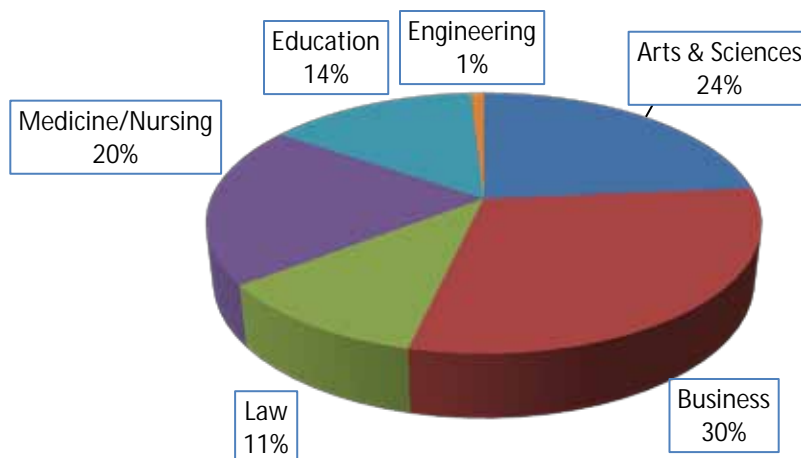

What is your graduate field of study?

Graduate Schools (listed alphabetically)

Baylor University	Northwestern University
Canisius College	Notre Dame of Maryland University
Carlow University	Ohio University
Carnegie Mellon University	Philadelphia College of Osteopathic Medicine
Case Western Reserve University	Plymouth State University
Chicago-Kent College of Law	Providence College
Cleveland State University	Saint Bonaventure University
DePaul University	Slippery Rock University
Des Moines University	South Texas College of Law
Drexel University	Southern College of Optometry
Duke University	St. Mary Seminary and Graduate School of Theology
Duquesne University	State University of New York at Buffalo
D'Youville College	The Ohio State University
Edinboro University	University of Akron
English Nanny and Governess School	University of Cincinnati
Grand Valley State University	University of Dayton
Indiana University of Pennsylvania	University of Denver
John Carroll University	University of Massachusetts Amherst
Kent State University	University of Phoenix
Loyola University Chicago	University of Pittsburgh
Marquette University	University of Toledo
Miami University	University of Wisconsin-Milwaukee
New Haven University	Ursuline College
New Mexico State University	West Virginia School of Osteopathic Medicine
Northern Illinois University	Wright State University