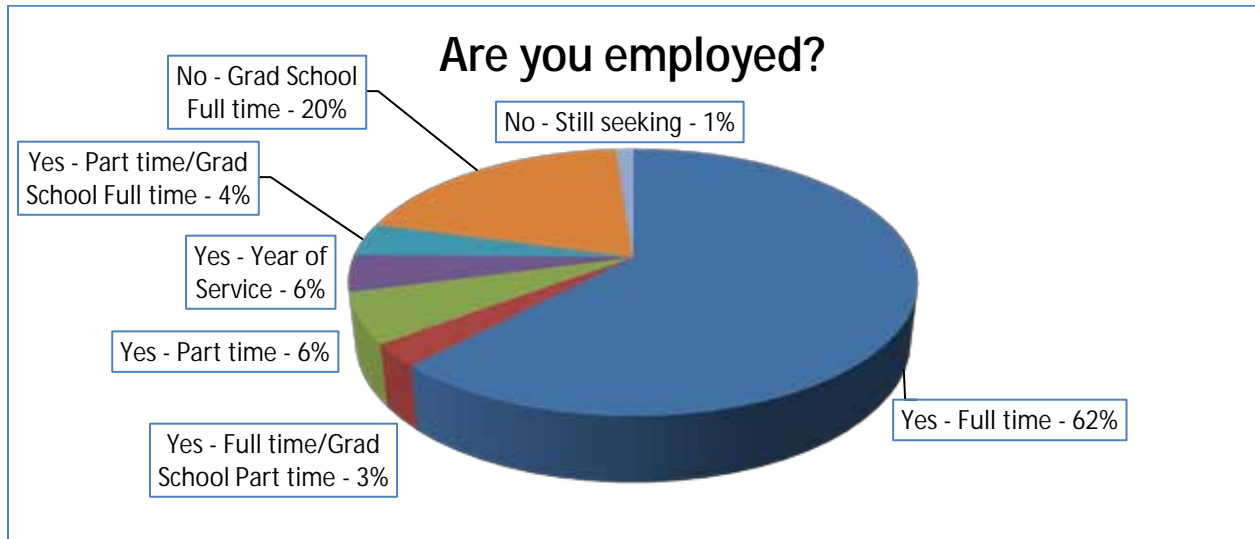

First Destination Survey Report

Class of
2011

The Class of 2011 First Destination Survey Report is based on the information provided by 429 participating graduates in November 2011. The response rate was 46% of the overall class of 935.

Class of 2011 First Destination Survey Report

99% of 2011 Graduates are either employed full-time or part-time and/or attending graduate school.

Median salary range: \$35,000 - \$39,999

Mean salary range: \$40,000 - \$44,999