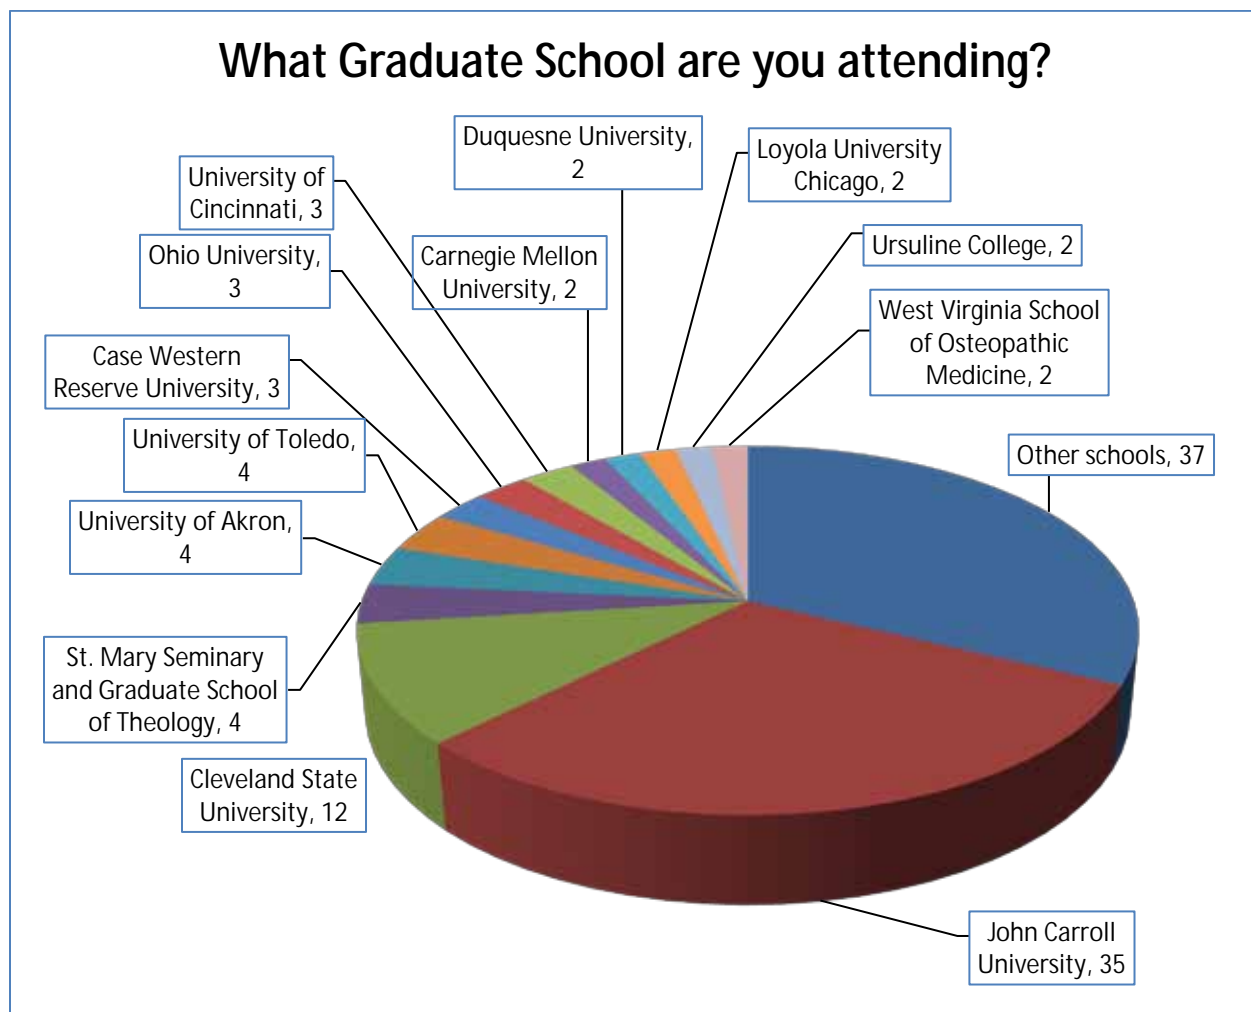

- U.S. Navy
- United Parcel Service Of America Inc.
- University of Rochester Medical Center
- University of Wisconsin-Milwaukee
- US Bank
- Van Ness Law Firm PA
- Veritas Christian Academy
- Viable Concepts Inc.
- Victory Media Inc.
- Vintage Wine Distributor
- Washington Court House City Schools
- WD Partners Inc.
- Western and Southern Financial Group
- Wheeling Jesuit University
- Willoughby-Eastlake Public Library
- Worldwide TechServices LLC